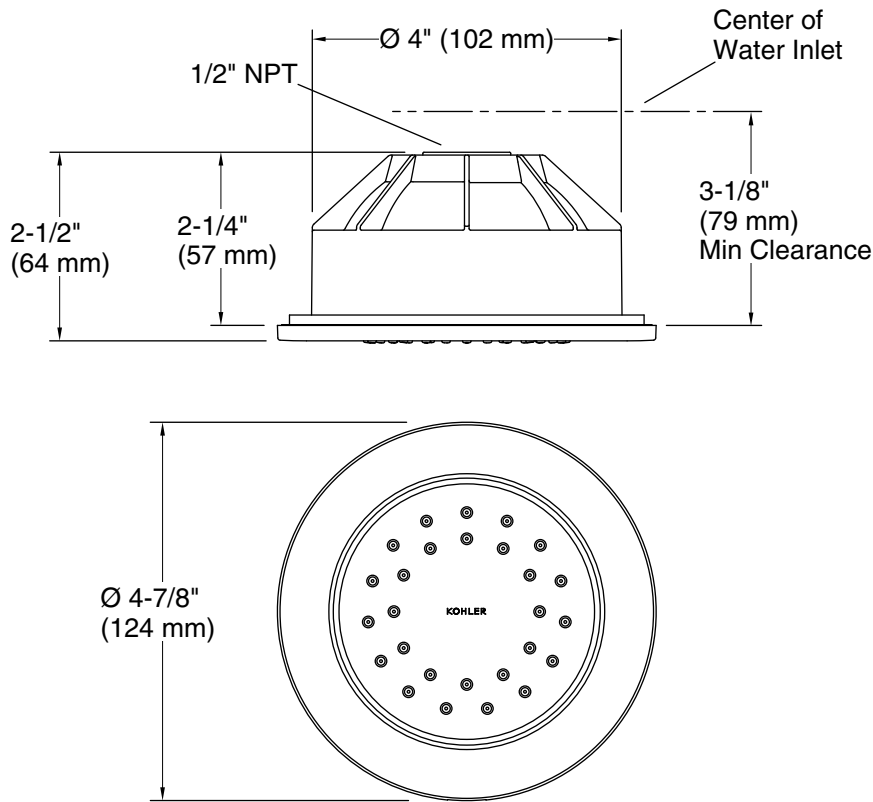

Features

- MasterClean™ sprayface features an easy-to-clean surface that withstands mineral buildup and maximizes spray performance
- 1/2" NPT connection
- Single-function 27-nozzle body spray delivers a stimulating spray
- Fully adjustable sprayface pivots for targeted hydromassage
- Low-profile design complements any decor
- 2.0 gpm (7.6 lpm) maximum flow rate at 80 psi (5.5 bar)
- 1/2" NPT connection

Technical Information

All product dimensions are nominal.

Notes

Install this product according to the installation instructions.