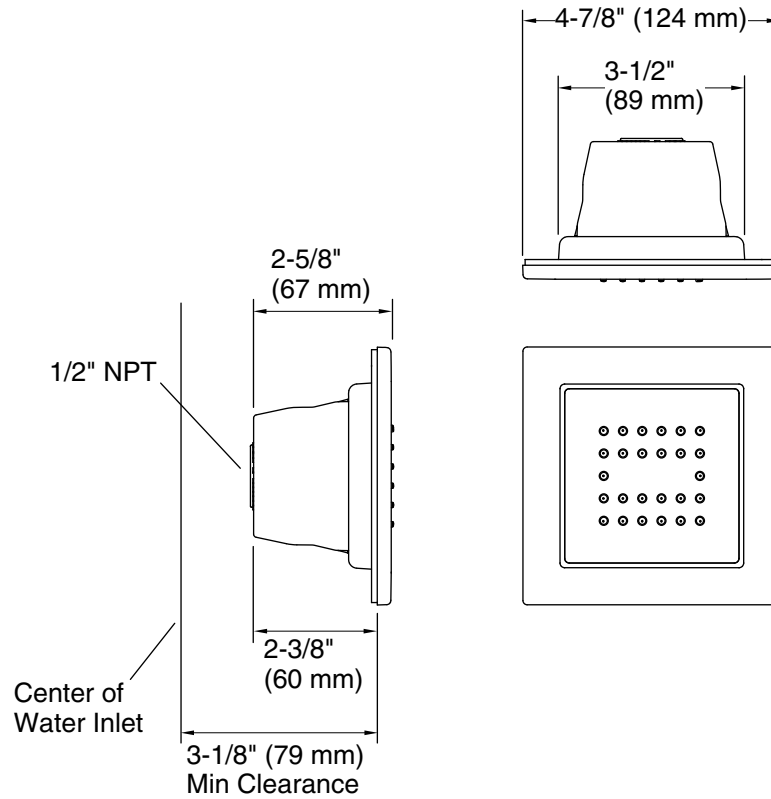

### Features

- 1/2" NPT connections
- 2.5 gallons (9.5 L) per minute maximum flow rate at 80 psi (552kPA)
- Available as a 54-nozzle with soothing spray [K-8002] or a 22-nozzle with stimulating spray [K-8003]
- Low-profile design complements any decor
- MasterClean™ sprayface features an easy-to-clean surface that withstands mineral buildup and maximizes spray performance

**Technical Information**

All product dimensions are nominal.

**Notes**

Install this product according to the installation instructions.