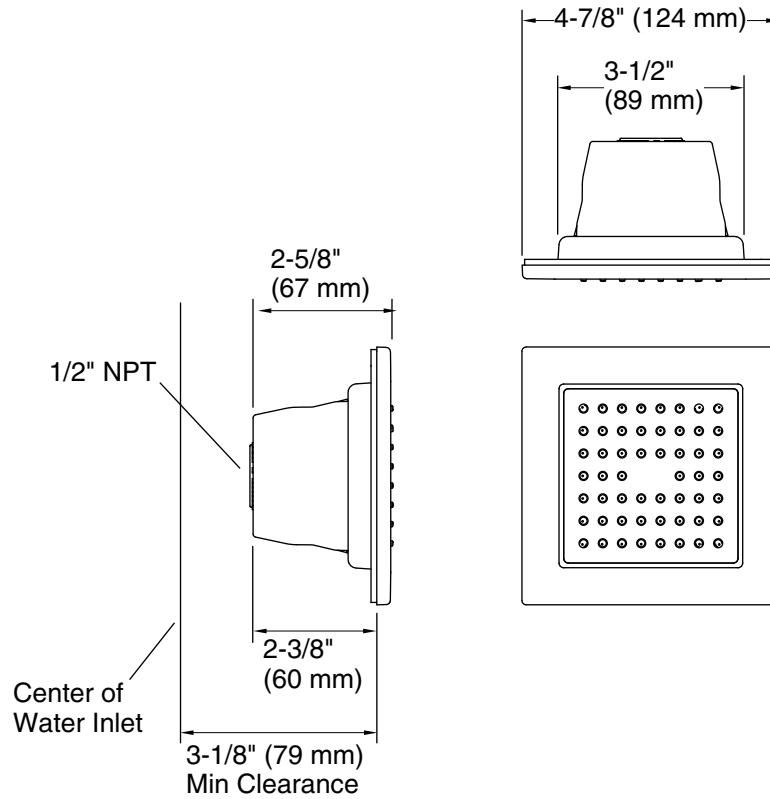

KOHLER[®] Faucets

Square 54-nozzle single-function body spray, 2.5 gpm
K-8002

WaterTile[®]

Features

- Single-function 54-nozzle body spray delivers a soothing spray
- 2.5 gpm (9.5 lpm) maximum flow rate
- Fully adjustable sprayface pivots for targeted hydromassage
- MasterClean™ sprayface features an easy-to-clean surface that withstands mineral buildup and maximizes spray performance
- Low-profile design complements any decor
- 1/2" NPT connection

THE BOLD LOOK
OF **KOHLER**[®]

Technical Information

All product dimensions are nominal.

Drain included: No

Notes

For use with automatic compensating valves rated at 2.5 gal/min (9.5 l/min) or less.

Install this product according to the installation guide.