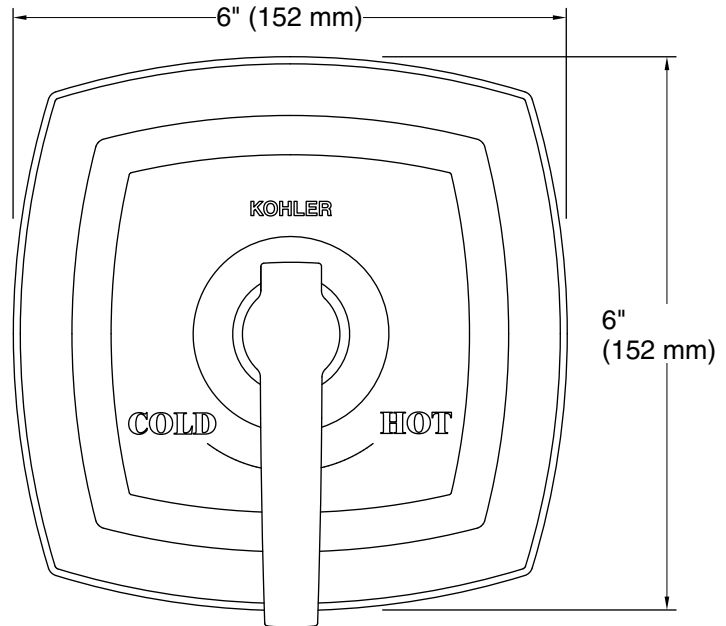

Technical Information

All product dimensions are nominal.

Notes

Install this product according to the installation instructions.

ADA, OBC, CSA B651 compliant when installed to the specific requirements of these regulations.