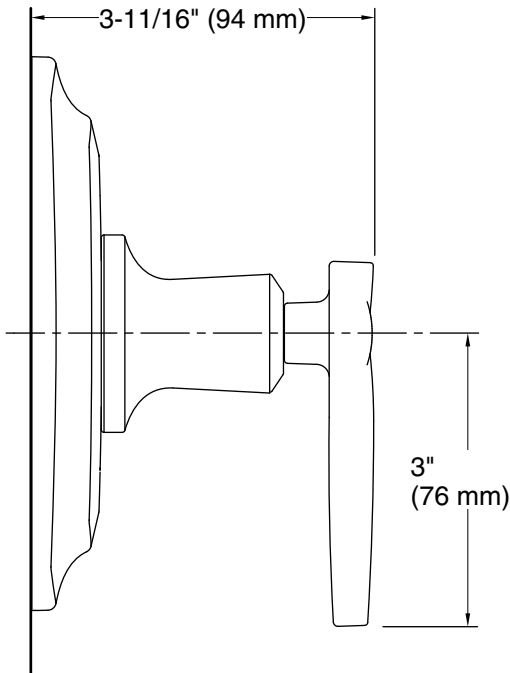

Technical Information

All product dimensions are nominal.

Notes

Install this product according to the installation instructions.

ADA, OBC, CSA B651 compliant when installed to the specific requirements of these regulations.