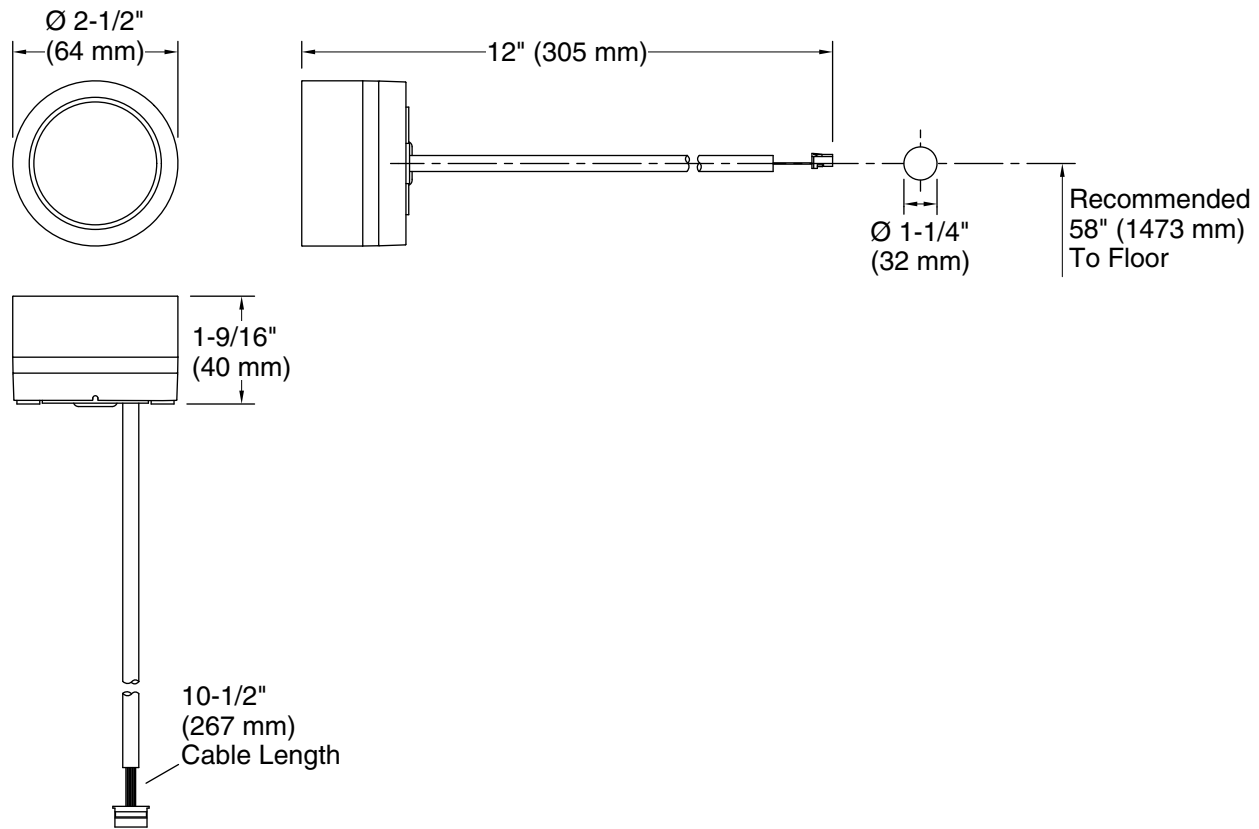

### Technical Information

All product dimensions are nominal.

Drain included:	No
Bluetooth® range:	32 ft (9.8 m)
Bluetooth® version:	4.1
Max. Ambient temp:	140°F (60°C)
Min. Operating temp:	86°F (30°C)
Max. Operating temp:	120°F (48.9°C)
Max. Relative humidity condensing:	100%