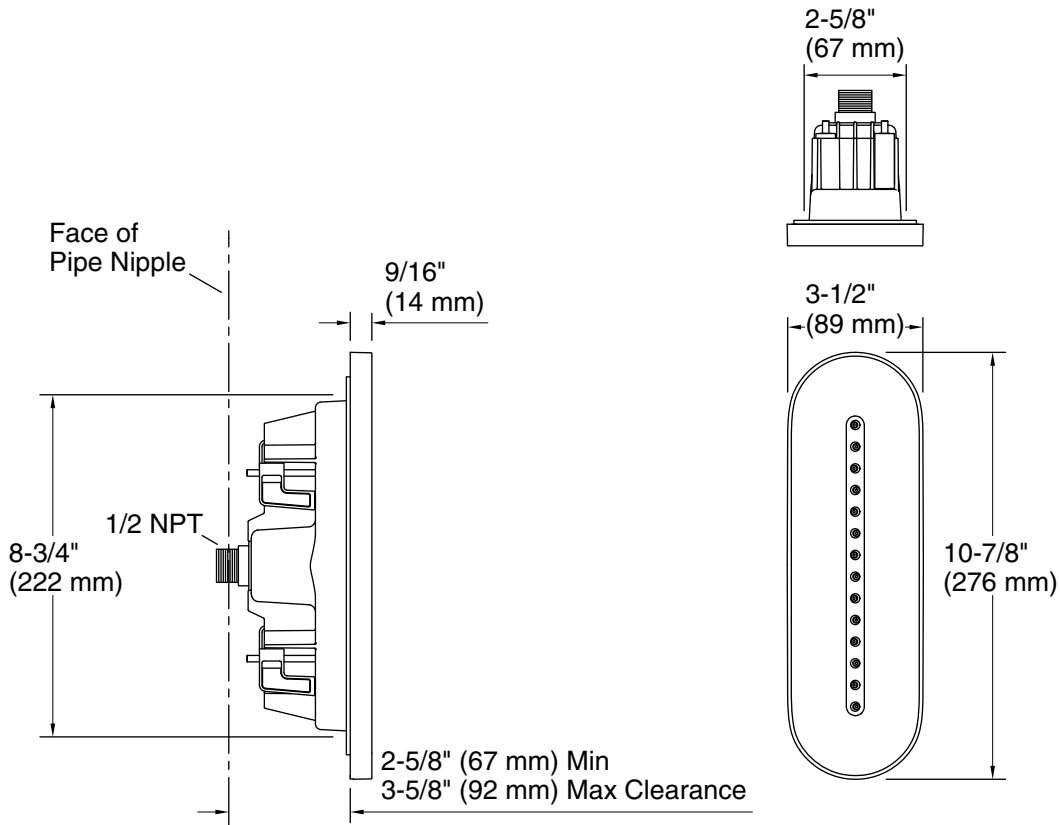

### Features

- Oblong single-function linear body spray delivers 14 twirling Deep Massage streams, targeting sore muscles to ease away aches and pains
- MasterClean™ sprayface features an easy-to-clean surface that withstands mineral buildup and maximizes spray performance
- Low-profile design complements any decor
- 2.5 gpm (9.5 lpm) maximum flow rate at 45 psi (3.1 bar)
- 1/2" NPT connection

### Installation

- Semi-recessed into wall

### Technical Information

All product dimensions are nominal.

Drain included: No