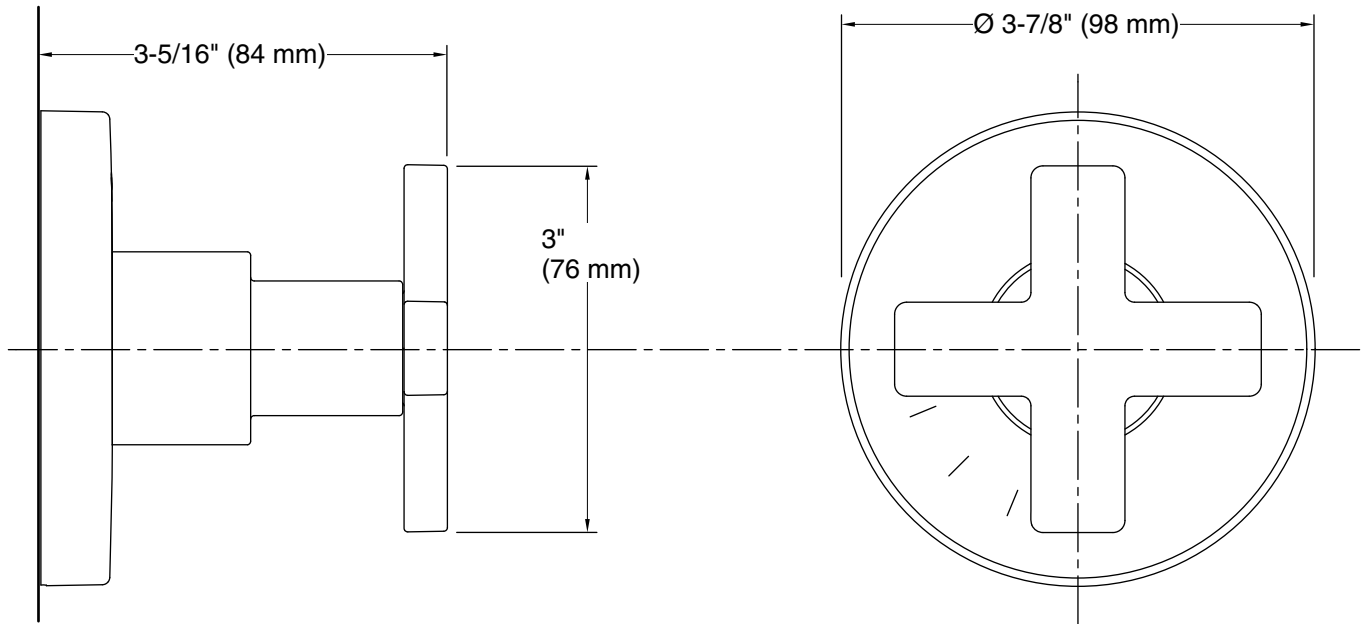

Color	Code	Description
	CP	Polished Chrome
	BL	Matte Black
	2MB	Vibrant® Brushed Moderne Brass
	TT	Vibrant Titanium

Technical Information

All product dimensions are nominal.

Notes

Install this product according to the installation guide.