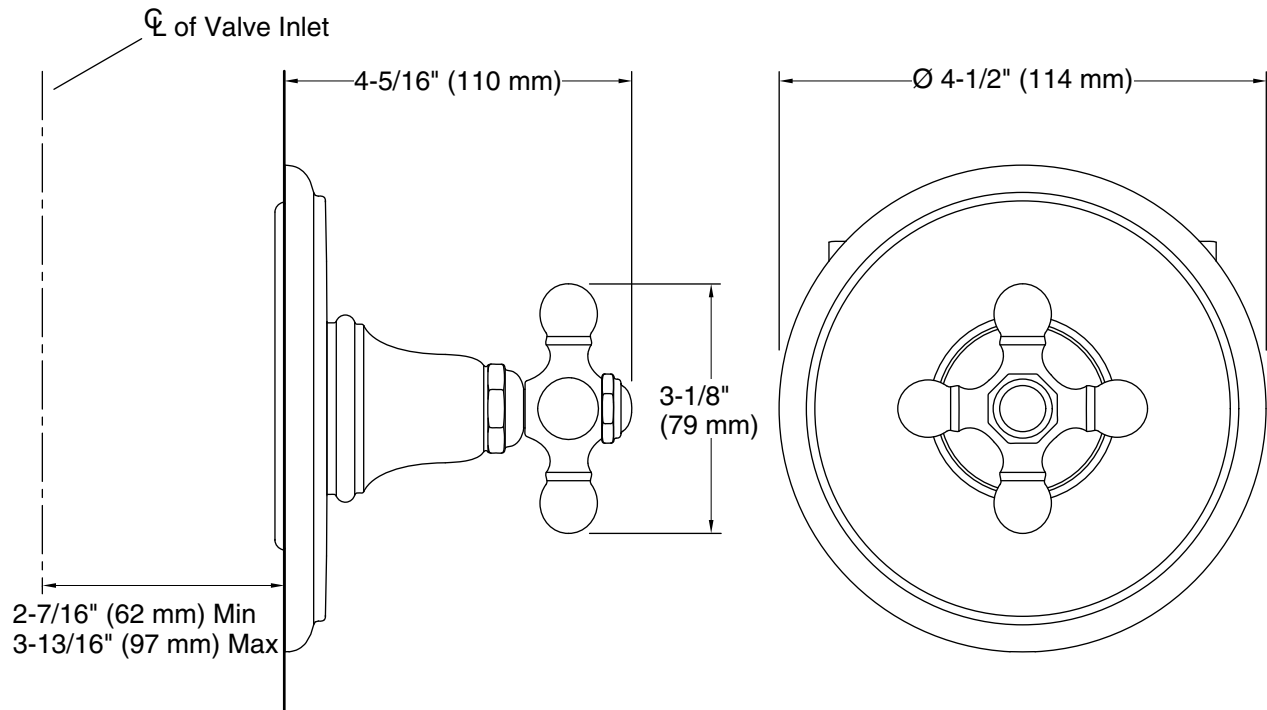

### Installation

- Trim only; requires valve to complete installation (sold separately)
- Patented K-joint installation technology ensures consistent trim appearance, regardless of variability in valve rough-in
- Trim only; requires K-728-K MasterShower® 2- or 3-way transfer valve or K-737-K MasterShower® 2- or 3-way diverter valve (sold separately)

### Technical Information

All product dimensions are nominal.