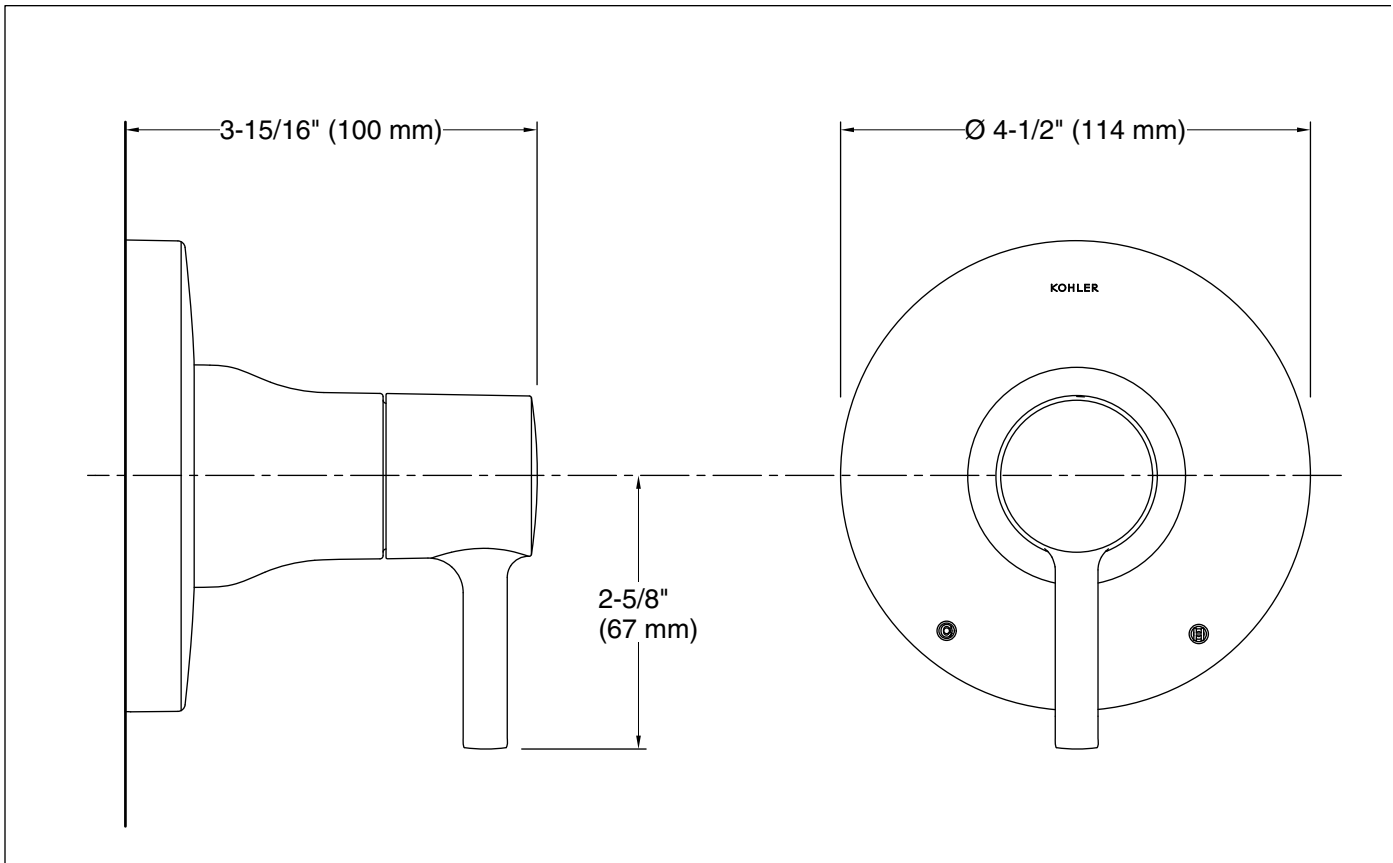

Technical Information

All product dimensions are nominal.

Notes

Install this product according to the installation instructions.

ADA, OBC, CSA B651 compliant when installed to the specific requirements of these regulations.