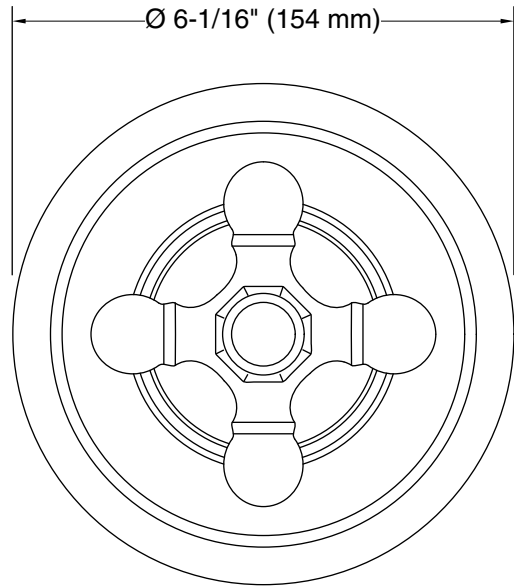

Technical Information

All product dimensions are nominal.

Notes

Install this product according to the installation instructions.

ADA compliant when installed to the specific requirements of these regulations.