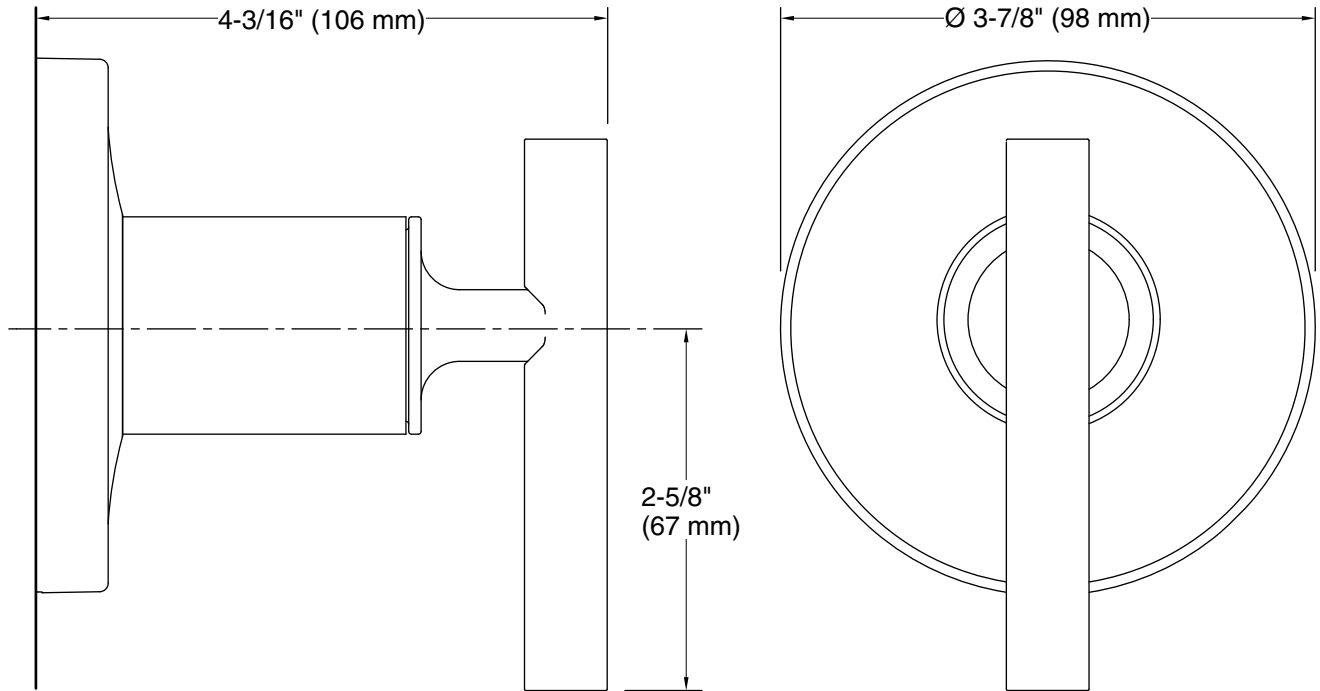

**Technical Information**

All product dimensions are nominal.

**Notes**

Install this product according to the installation instructions.

ADA, OBC, CSA B651 compliant when installed to the specific requirements of these regulations.