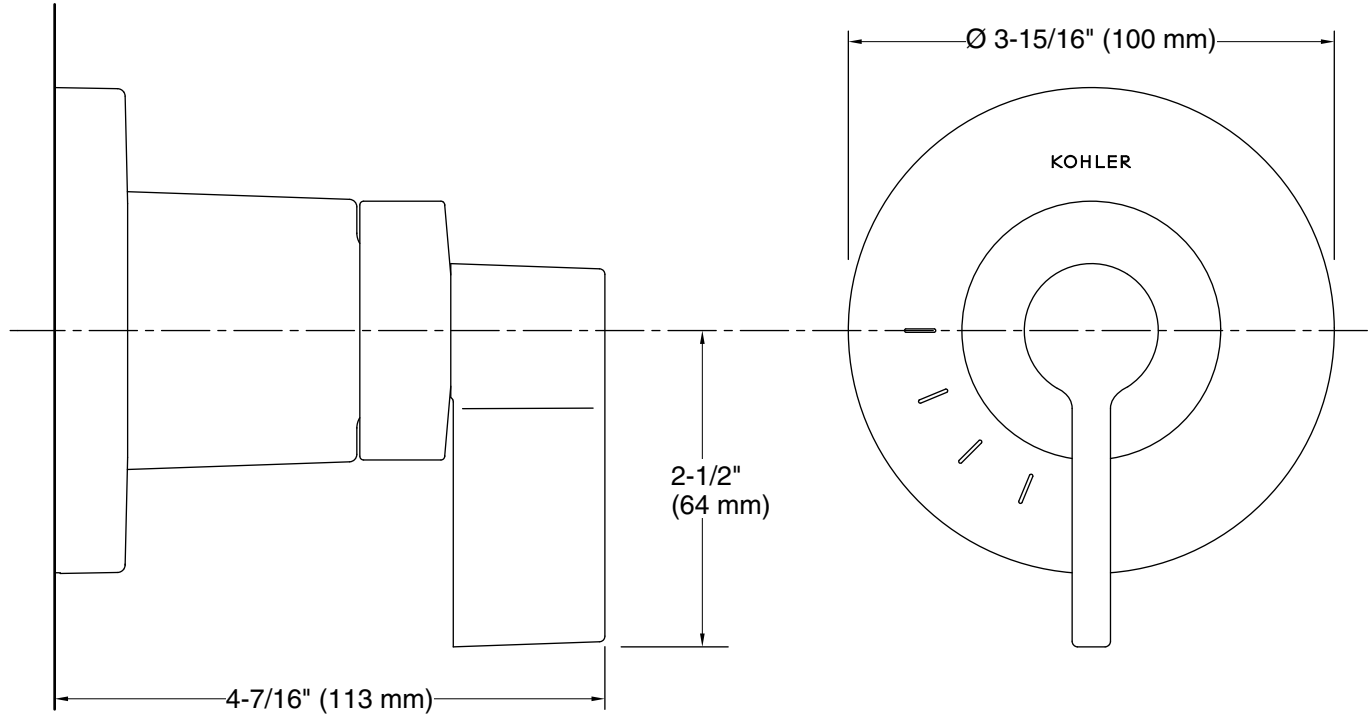

Technical Information

All product dimensions are nominal.

Drain included: No

Notes

Install this product according to the installation instructions.

ADA, OBC, CSA B651 compliant when installed to the specific requirements of these regulations.