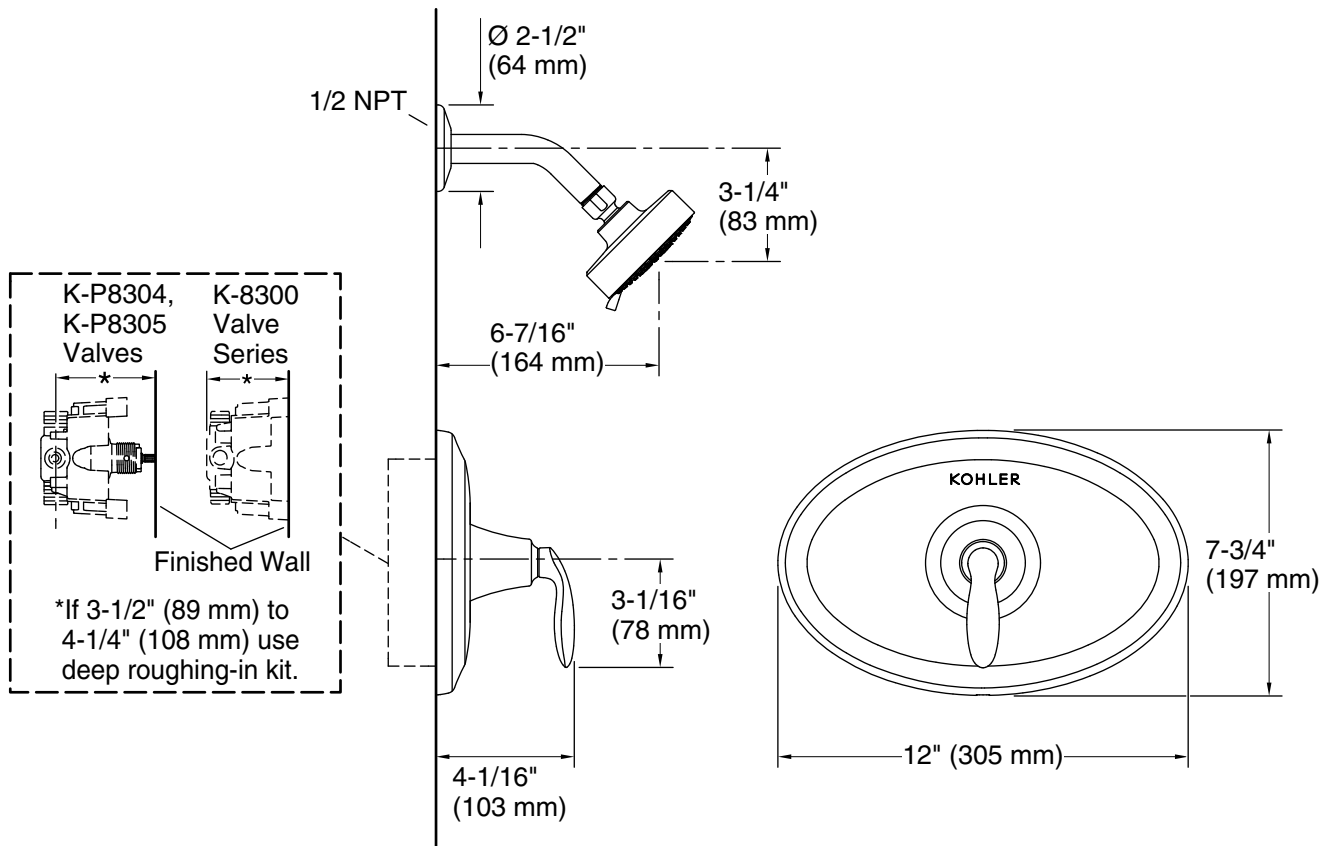

Technical Information

All product dimensions are nominal.

Drain included: No

Showerhead/Body Spray:

Rated maximum flow: 1.75 gal/min (6.6 l/min)

Pressure: 45 psi (3.1 bar)

Notes

Install this product according to the installation instructions.