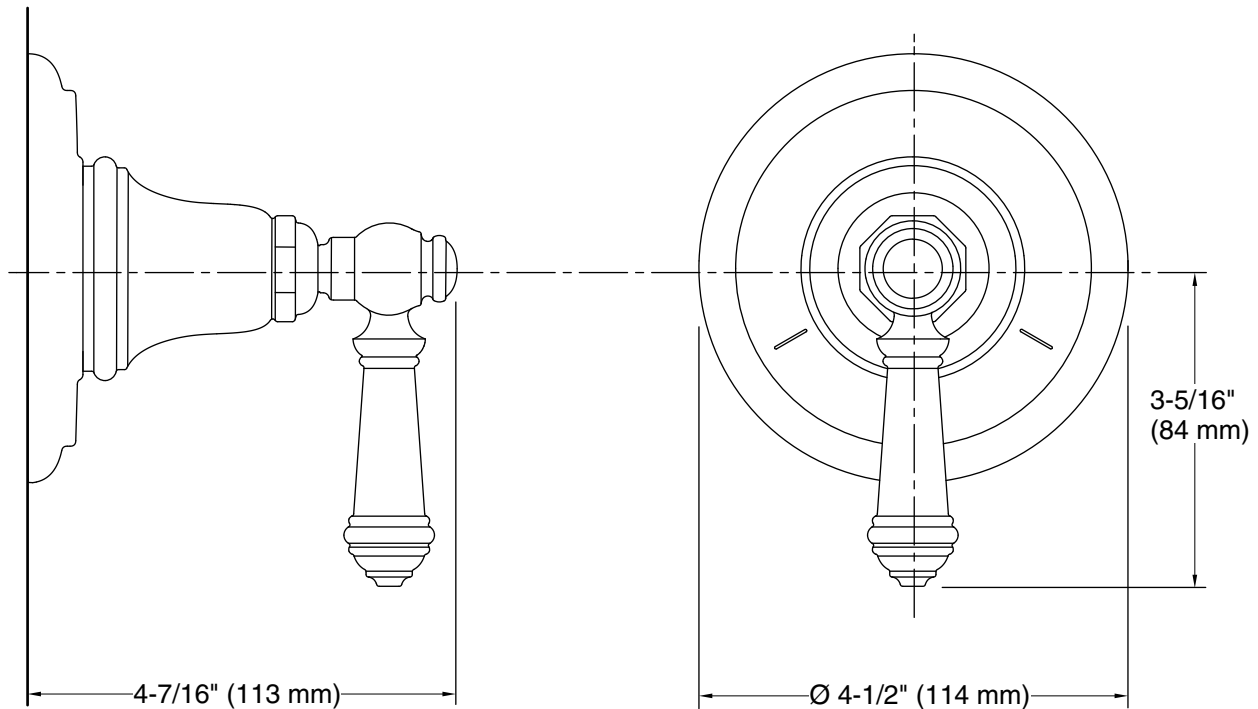

Technical Information

All product dimensions are nominal.

Notes

Install this product according to the installation instructions.

ADA, OBC, CSA B651 compliant when installed to the specific requirements of these regulations.