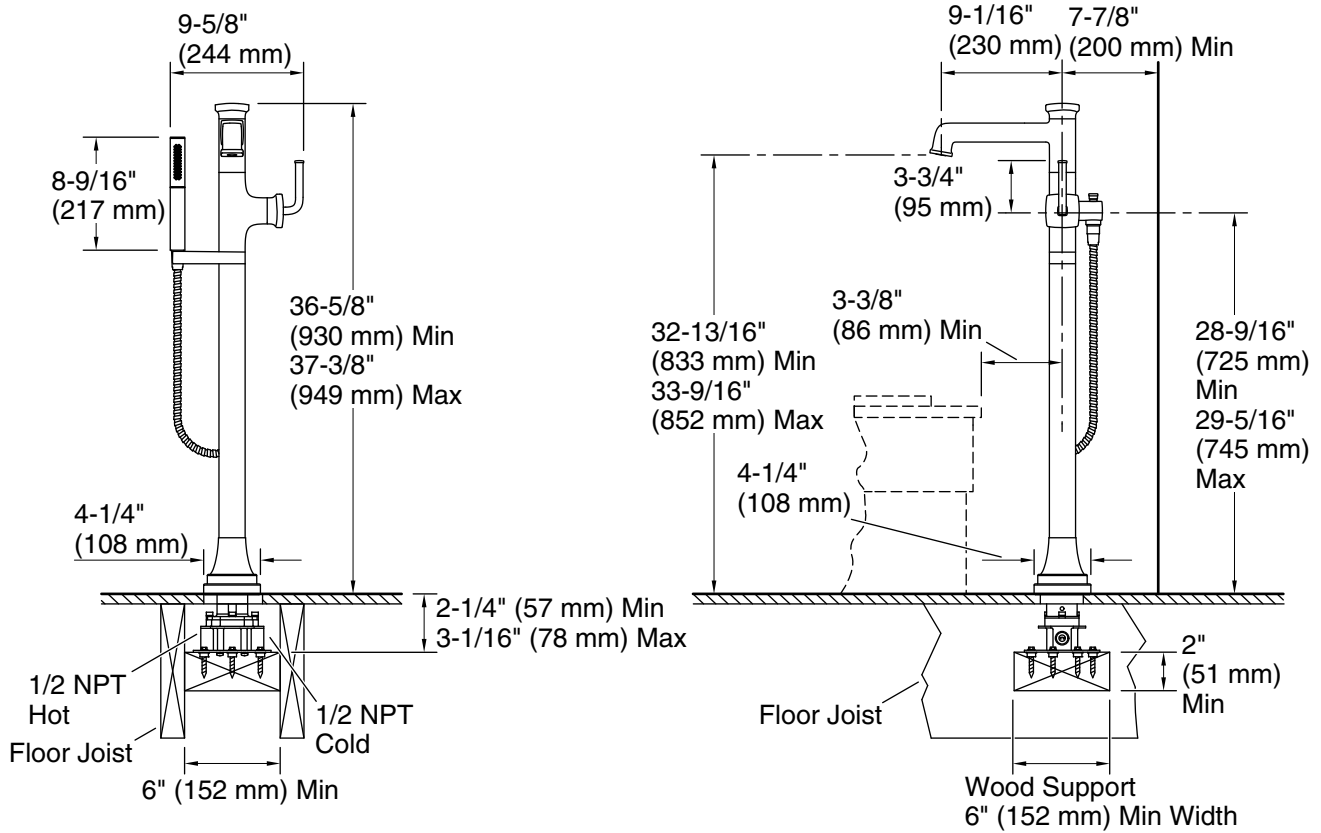

Features

- A single handle controls both on/off activation and temperature setting
- 9" (229 mm) spout reach
- 7.5 gpm (28.4 lpm) maximum bath faucet flow rate at 45 psi (3.1 bar)
- 1.75 gpm (6.6 lpm) maximum handshower flow rate at 80 psi (5.5 bar)
- KOHLER® ceramic disc valves exceed industry longevity standards for a lifetime of durable performance
- Coordinates with other products in the Riff collection

Recommended Products/Accessories

K-23723 Faucet cleaner
K-27412 Towel ring
K-27413 Pivoting toilet paper holder

Codes/Standards

ASME A112.18.1/CSA B125.1
DOE - Energy Policy Act 1992
EPA WaterSense®
California Energy Commission (CEC)
IAPMO Certification

Technical Information

All product dimensions are nominal.

Drain included: No

Notes

Install this product according to the installation instructions.