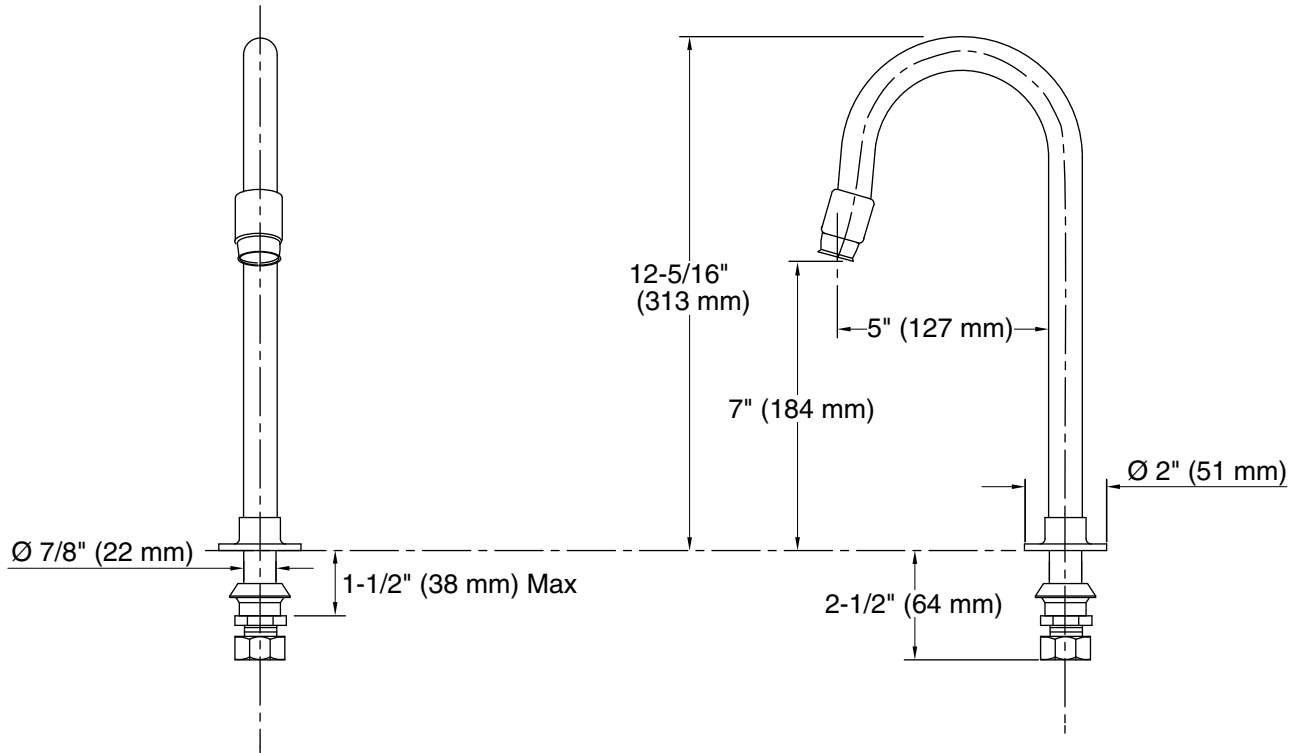

### Technical Information

All product dimensions are nominal.

#### Spout:

Spout reach: 5'' (127 mm)