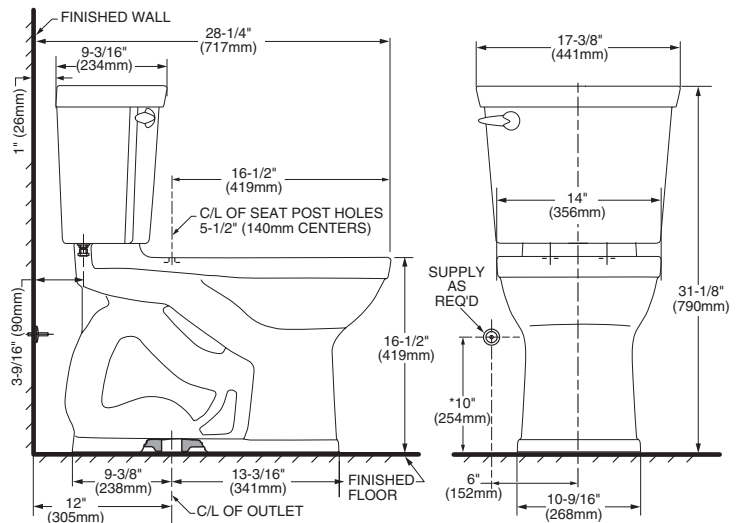

**CHAMPION® 4 MAX with LINED TANK
ROUND TOILET**

□ **3186.528ST**

- Vitreous china
- EverClean® surface inhibits the growth of stain- and odor-causing bacteria, mold, and mildew on the surface
- 16-1/2" rim height for accessible applications
- WaterSense Certified (4.8 Lpf/1.28 gpf)
- Features **Champion® 4 Flushing System** performance platform
- 4" non-adjustable, piston action Accelerator™ flush valve
- Round siphon action jetted bowl
- 2-3/8" fully-glazed trapway
- Speed Connect® tank/bowl coupling system
- Telescoping EverClean® Slow Close Seat
- Lined tank to reduce tank sweat
- Chrome-plated trip lever
- Sweeping pier on bowl
- 100% factory flush tested
- 2 bolt caps
- 10 year warranty

Nominal Dimensions:

717 x 441 x 790mm (28-1/4" x 17-3/8" x 31-1/8")

Compliance Certifications -

Meets or Exceeds the Following Specifications:

- ASME A112.19.2M for Vitreous China Fixtures - includes Flush Performance, Ball Pass Diameter, Trap Seal Depth and all Dimensions
- Los Angeles Department of Water and Power Supplementary Purchase Specification for Non-Adjustability - July, 2003 revision

NOTES:

THIS TOILET IS DESIGNED TO ROUGH-IN AT A MINIMUM DIMENSION OF 305MM (12") FROM FINISHED WALL TO C/L OF OUTLET. SUPPLY NOT INCLUDED WITH FIXTURE AND MUST BE ORDERED SEPARATELY.

* DIMENSION SHOWN FOR LOCATION OF SUPPLY IS SUGGESTED.

Dimensions nominales:

717 x 441 x 790mm (28-1/4" x 17-3/8" x 31-1/8")

**Certifications de conformité – respecte
ousurpasse les spécifications suivantes:**

- ASME A112.19.2M pour les appareils de
- porcelaine vitrée