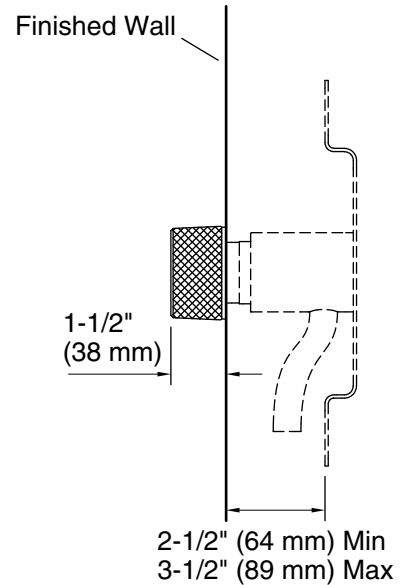

Features

- Two Oyl handles allow for both volume and temperature control
- Coordinates with Components faucets, accessories, and showering components to complete your bathroom
- Dual-control wall-mounted
- Two-handle bathroom faucet trim for wall-mount installations

Material

- Premium metal construction for durability and reliability

Required Products/Accessories

K-410-K Wall-mount Valve
K-T23888 Wall-mount bathroom sink faucet spout with Ribbon design, 1.2 gpm

or

K-410-K Wall-mount Valve
K-T23889 Wall-mount bathroom sink faucet spout with Row design, 1.2 gpm

or

K-410-K Wall-mount Valve
K-T23890 Wall-mount bathroom sink faucet spout with Tube design, 1.2 gpm

Recommended Products/Accessories

K-23726 Drain treatment
K-23723 Faucet cleaner

Codes/Standards

ASME A112.18.1/CSA B125.1
IAPMO Certification

Technical Information

All product dimensions are nominal.

Drain included: No

Drain with overflow: No

Notes

Install this product according to the installation instructions.