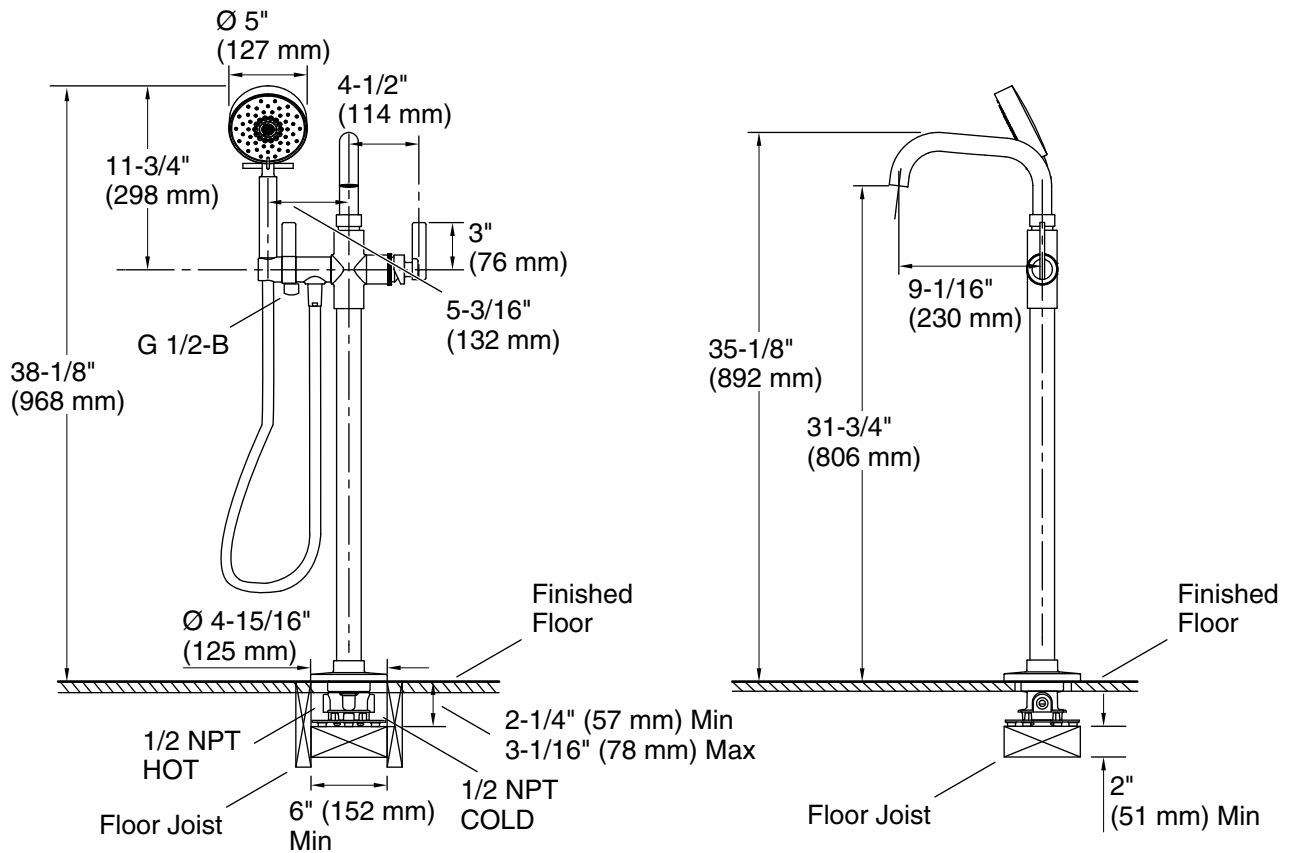

Features

- Designed in collaboration with Studio McGee
- A single handle controls both on/off activation and temperature setting
- 9-1/8" (232 mm) spout reach
- 11.0 gpm (41.6 lpm) maximum bath faucet flow rate at 45 psi (3.1 bar)
- 1.75 gpm (6.6 lpm) maximum handshower flow rate at 80 psi (5.5 bar)
- Includes multifunction handshower and hose
- KOHLER® ceramic disc valves exceed industry longevity standards for a lifetime of durable performance
- Coordinates with other products in the Castia collection
- Requires mounting block (sold separately)

Technical Information

All product dimensions are nominal.

Drain included: No

Handshower:

Rated maximum flow: 1.75 gal/min (6.6 l/min)

Pressure: 20 psi (1.4 bar)

Notes

Install this product according to the installation instructions.