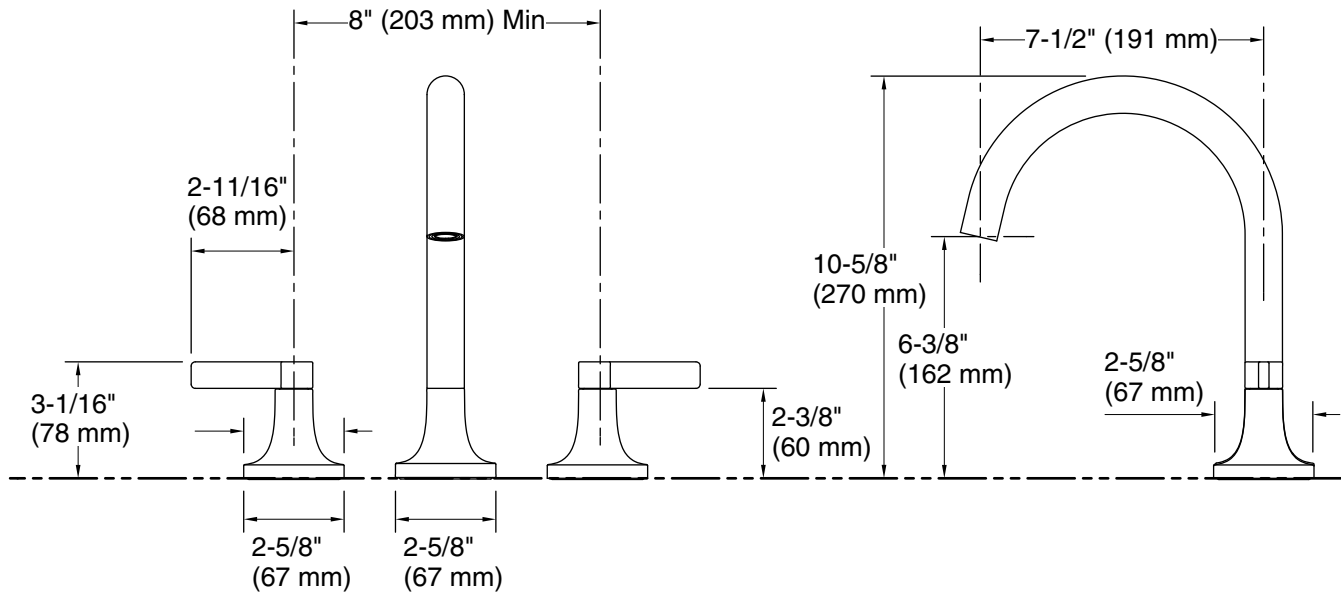

Technical Information

All product dimensions are nominal.

Drain included: No

Notes

Install this product according to the installation instructions.

ADA, OBC, CSA B651 compliant when installed to the specific requirements of these regulations.