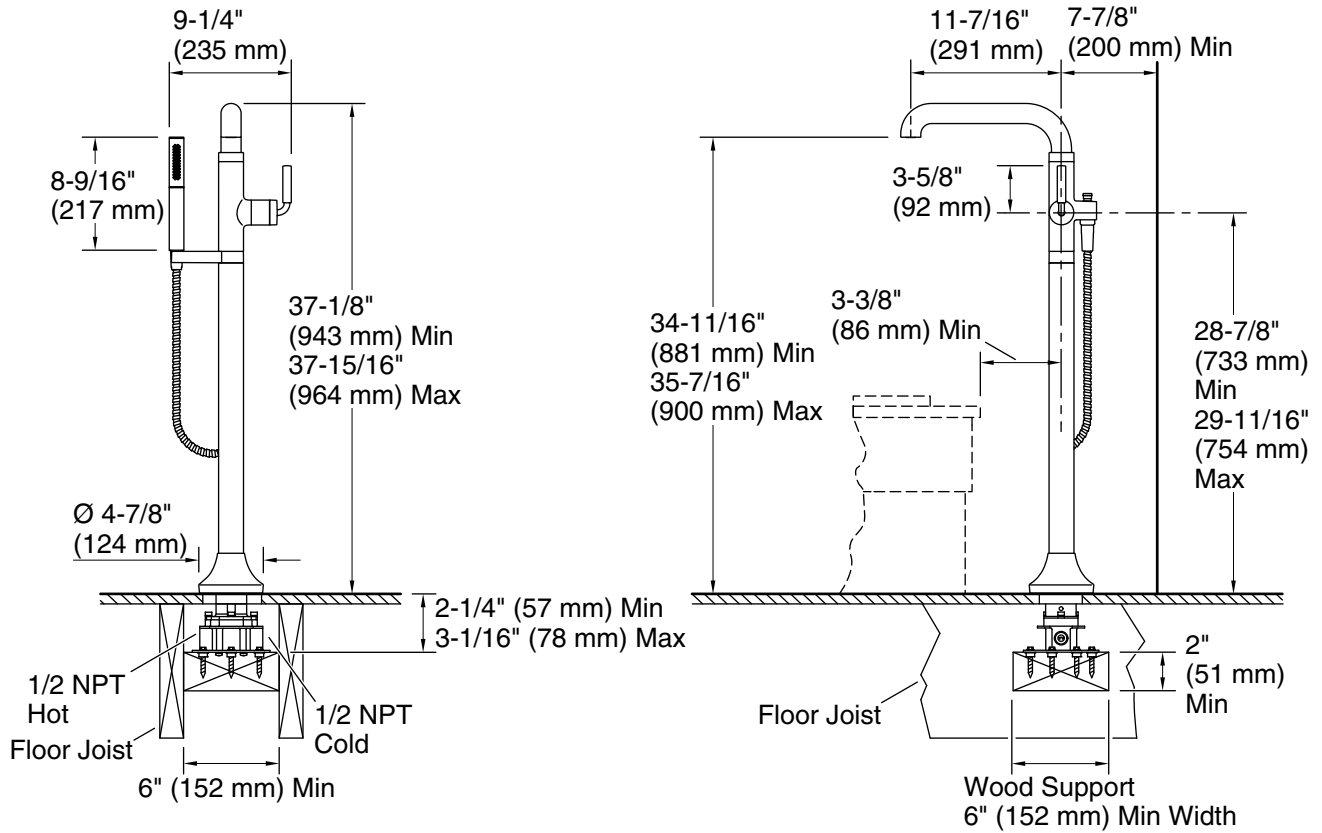

Features

- A single handle controls both on/off activation and temperature setting
- 11-7/16" (290 mm) spout reach
- 7.5 gpm (28.4 lpm) maximum bath faucet flow rate at 45 psi (3.1 bar)
- 1.75 gpm (6.6 lpm) maximum handshower flow rate at 80 psi (5.5 bar)
- KOHLER® ceramic disc valves exceed industry longevity standards for a lifetime of durable performance
- Coordinates with other products in the Tone collection

K-97703 Mounting block pan for floor-mount bath filler

Codes/Standards

ASME A112.18.1/CSA B125.1
DOE - Energy Policy Act 1992
EPA WaterSense®
California Energy Commission (CEC)
IAPMO Certification

KOHLER® Faucet Lifetime Limited Warranty

Technical Information

All product dimensions are nominal.

Drain included: No

Notes

Install this product according to the installation instructions.