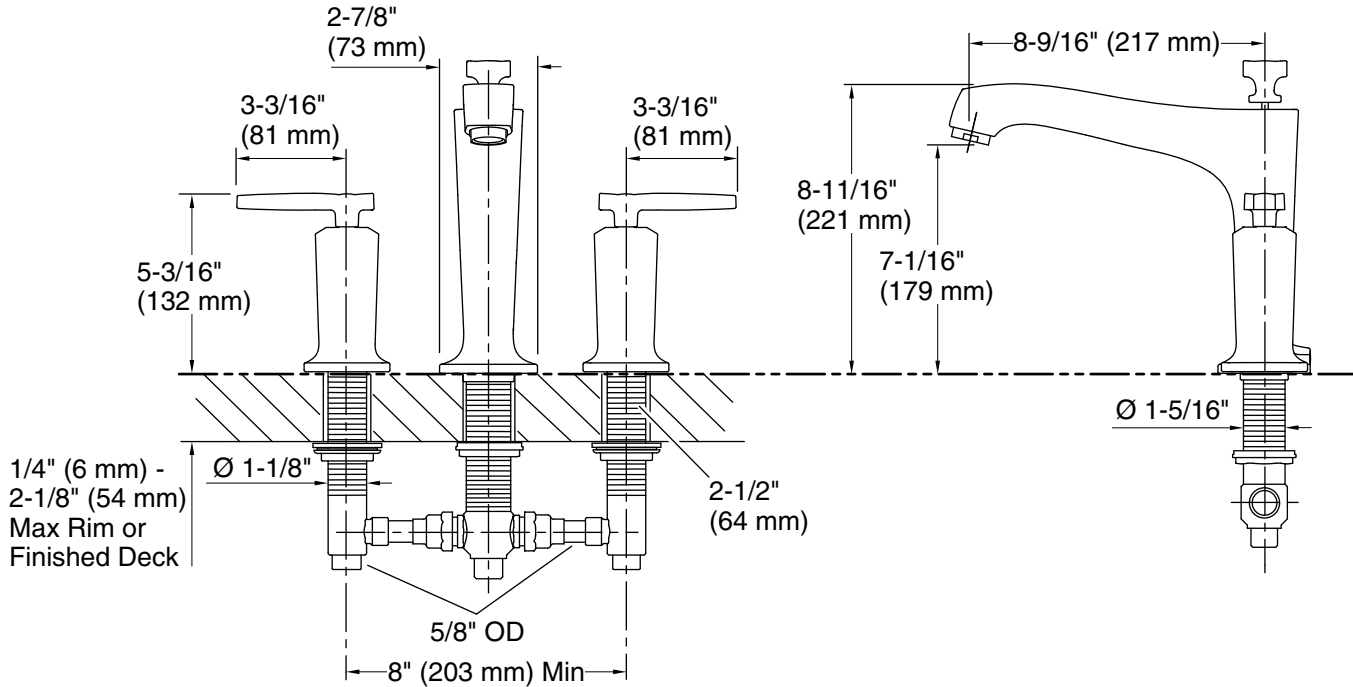

Rim or Finished Deck
Mount Installation

Technical Information

All product dimensions are nominal.

Drain included: No

Notes

Install this product according to the installation guide.

ADA, OBC, CSA B651 compliant when installed to the specific requirements of these regulations.