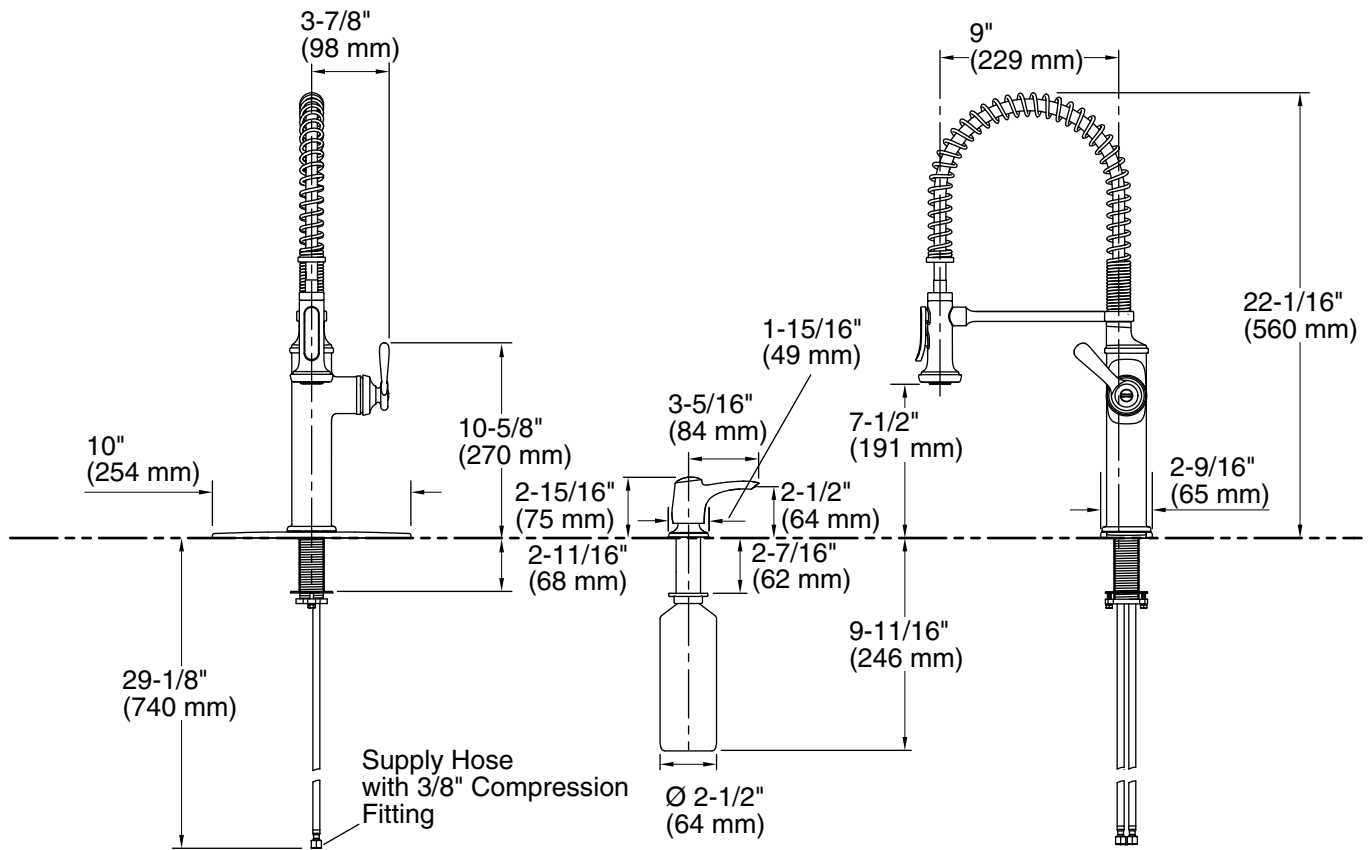

Technical Information

All product dimensions are nominal.

Spout:

Spout reach: 9" (229 mm)

Notes

Install this product according to the installation guide.