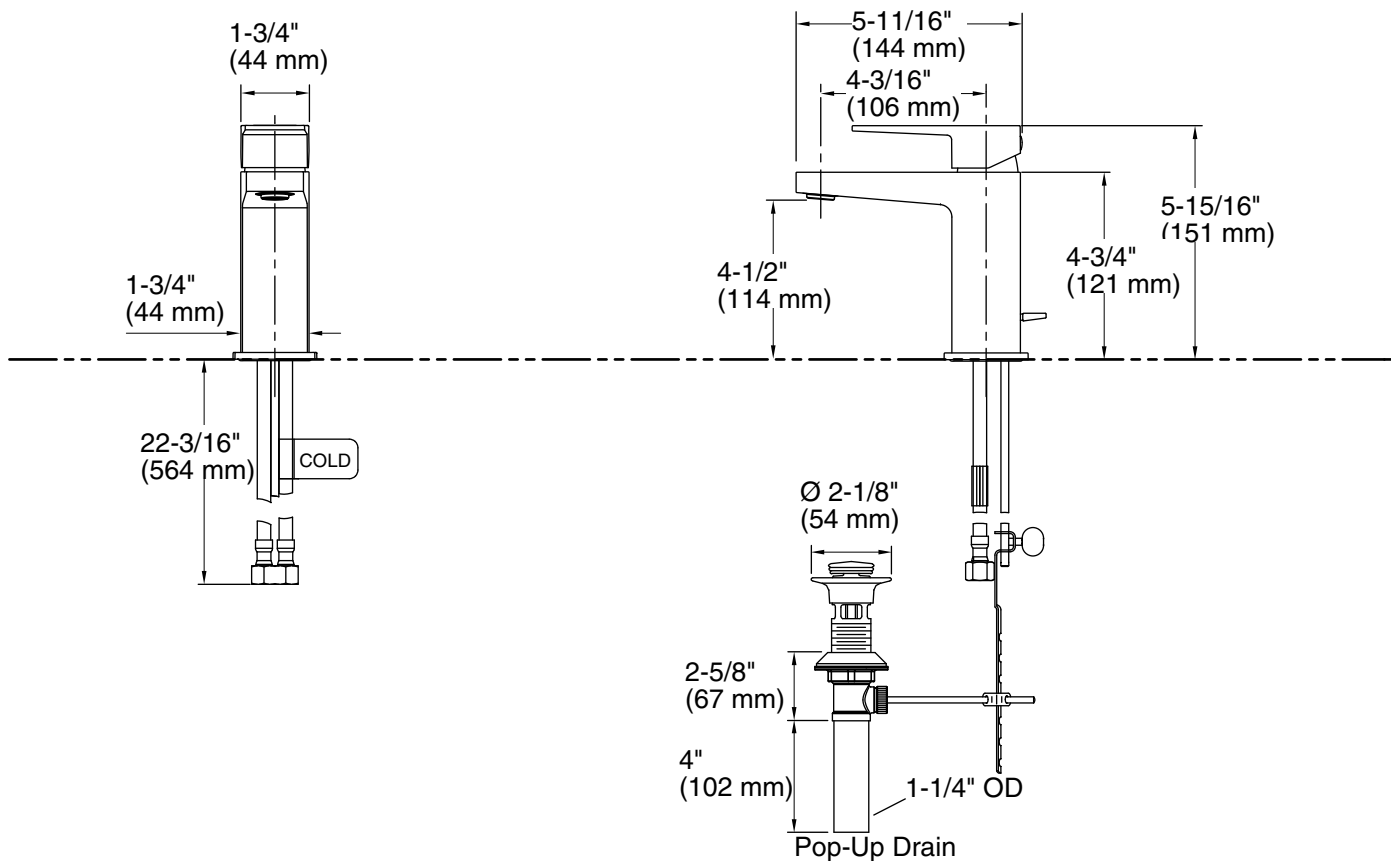

Features

- Single lever handle allows for both volume and temperature control
- KOHLER® ceramic disc valves exceed industry longevity standards for a lifetime of durable performance
- Temperature memory allows faucet to be turned on and off at the temperature set during prior usage
- 1.2 gpm (4.5 lpm) maximum flow rate
- Includes metal pop-up drain with 1-1/4" (32 mm) tailpiece
- 4-3/16" (107 mm) spout reach
- Red/blue indexing on handle
- Coordinates with Honesty faucets accessories, and showering components to complete your bathroom

Material

- Brass
- KOHLER® finishes resist corrosion and tarnishing

Installation

- For single-hole installation
- Preattached flexible supply lines simplify installation

Recommended Products/Accessories

- K-23726 Drain treatment
- K-23723 Faucet cleaner
- K-26633 18" towel bar
- K-26634 24" towel bar
- K-26635 12" towel bar
- K-26636 Robe hook
- K-26637 Towel arm
- K-26638 Pivoting toilet paper holder

Technical Information

All product dimensions are nominal.

Faucet:

Flow rate: 1.2 gal/min (4.5 l/min)

Pressure: 60 psi (4.1 bar)

Drain included: Yes

Drain with overflow: Yes

Spout:

Spout reach: 4-3/16" (106 mm)

Notes

Install this product according to the installation guide.

ADA compliant for handles only.

ADA, OBC, CSA B651 compliant when installed to the specific requirements of these regulations.