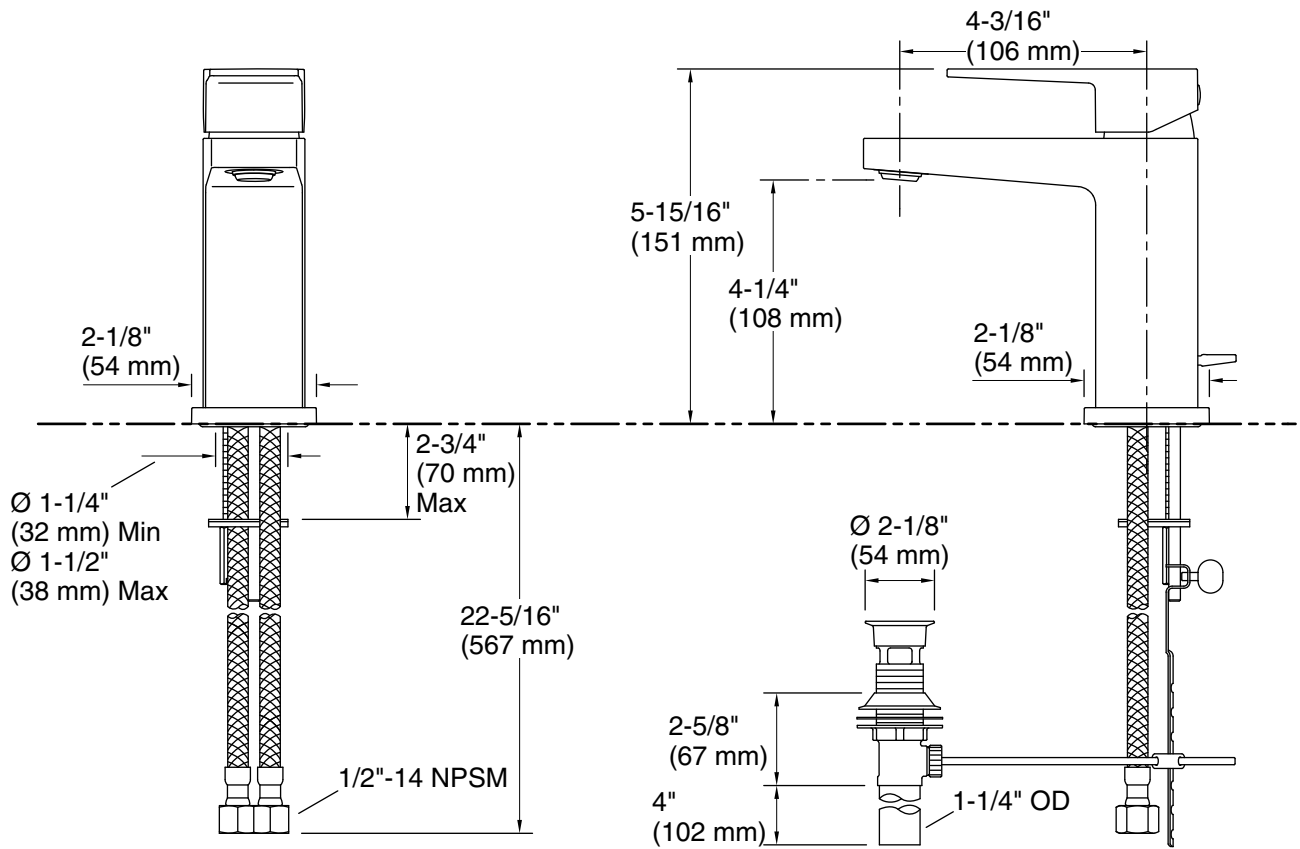

### Features

- Single lever handle allows for both volume and temperature control
- KOHLER® ceramic disc valves exceed industry longevity standards for a lifetime of durable performance
- Temperature memory allows faucet to be turned on and off at the temperature set during prior usage
- 0.5 gpm (1.9 lpm) maximum flow rate
- Includes metal pop-up drain with 1-1/4" (32 mm) tailpiece
- 4-3/16" (107 mm) spout reach
- Red/blue indexing on handle
- Coordinates with Honesty faucets accessories, and showering components to complete your bathroom

### Technical Information

All product dimensions are nominal.

#### Spout:

Spout reach: 4-3/16" (106 mm)