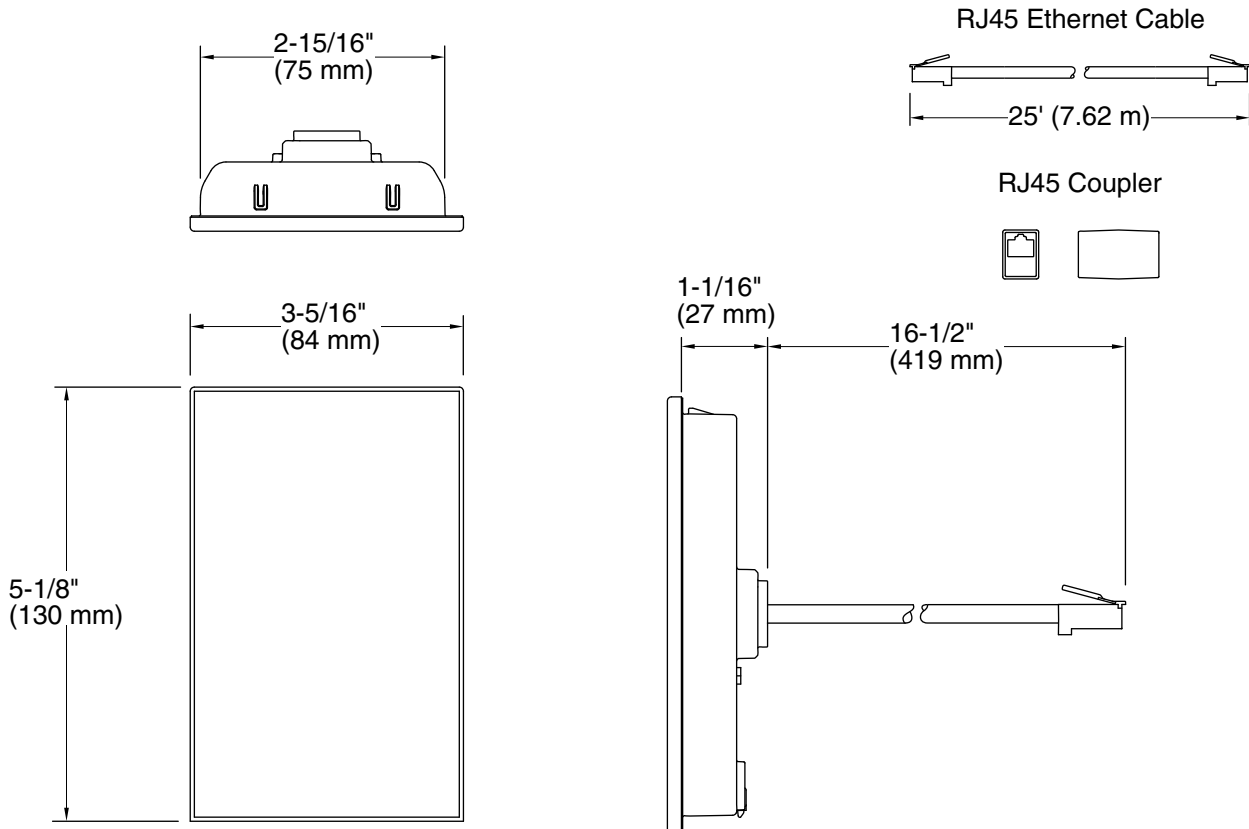

### Technical Information

All product dimensions are nominal.

Drain included: No

Max. Ambient temp: 125°F (51.7°C)