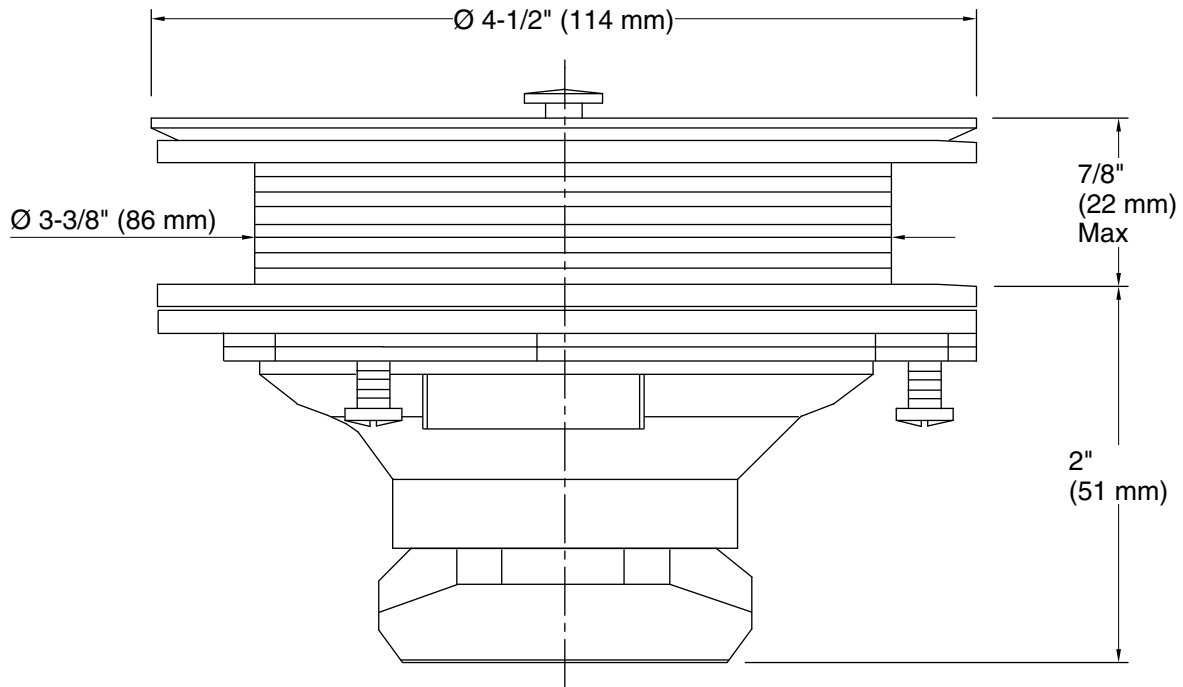

Features

- For sink installations with 3-1/2" (89 mm) or 4" (102 mm) outlet
- Removable basket strainer with open/close stopper that seals tightly
- Less tailpiece
- 4-1/2" (114 mm) x 2-7/8" (73 mm)

Material

Technical Information

All product dimensions are nominal.

Drain included: Yes