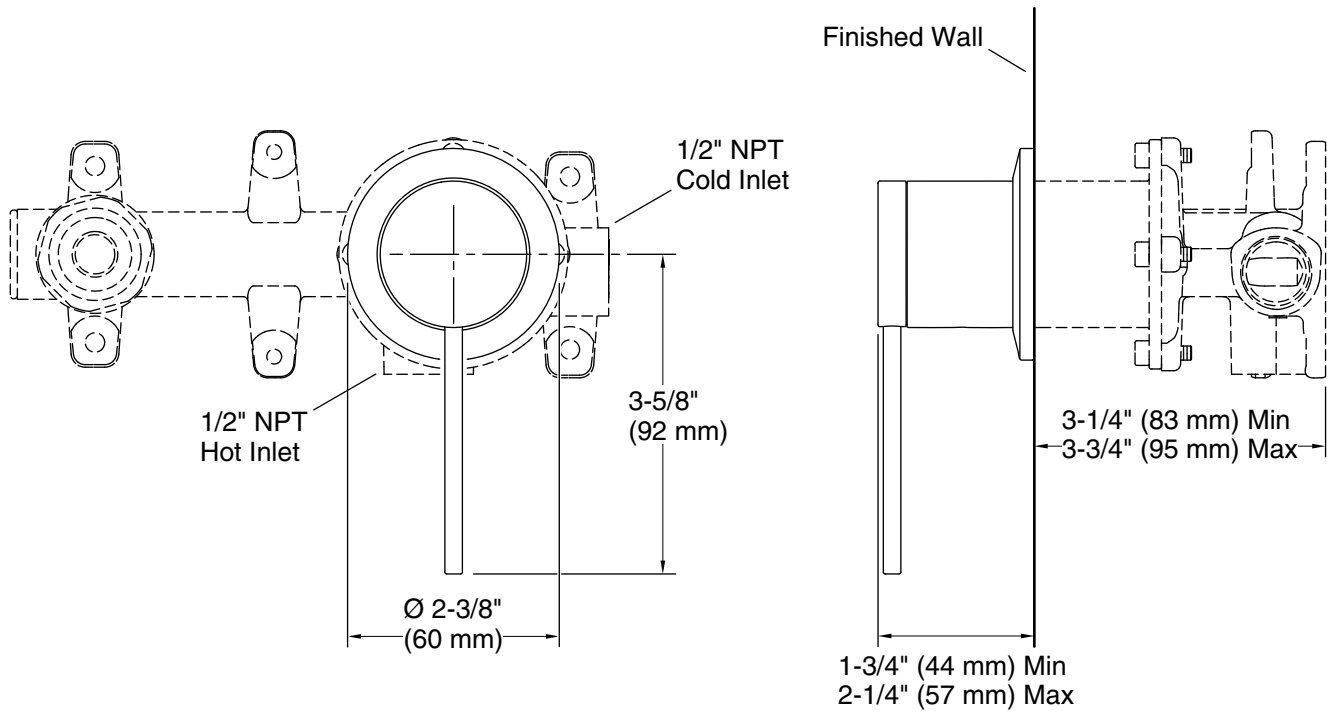

Technical Information

All product dimensions are nominal.

Drain included: No

Notes

Install this product according to the installation instructions.

ADA compliant for handles only.

ADA, OBC, CSA B651 compliant when installed to the specific requirements of these regulations.