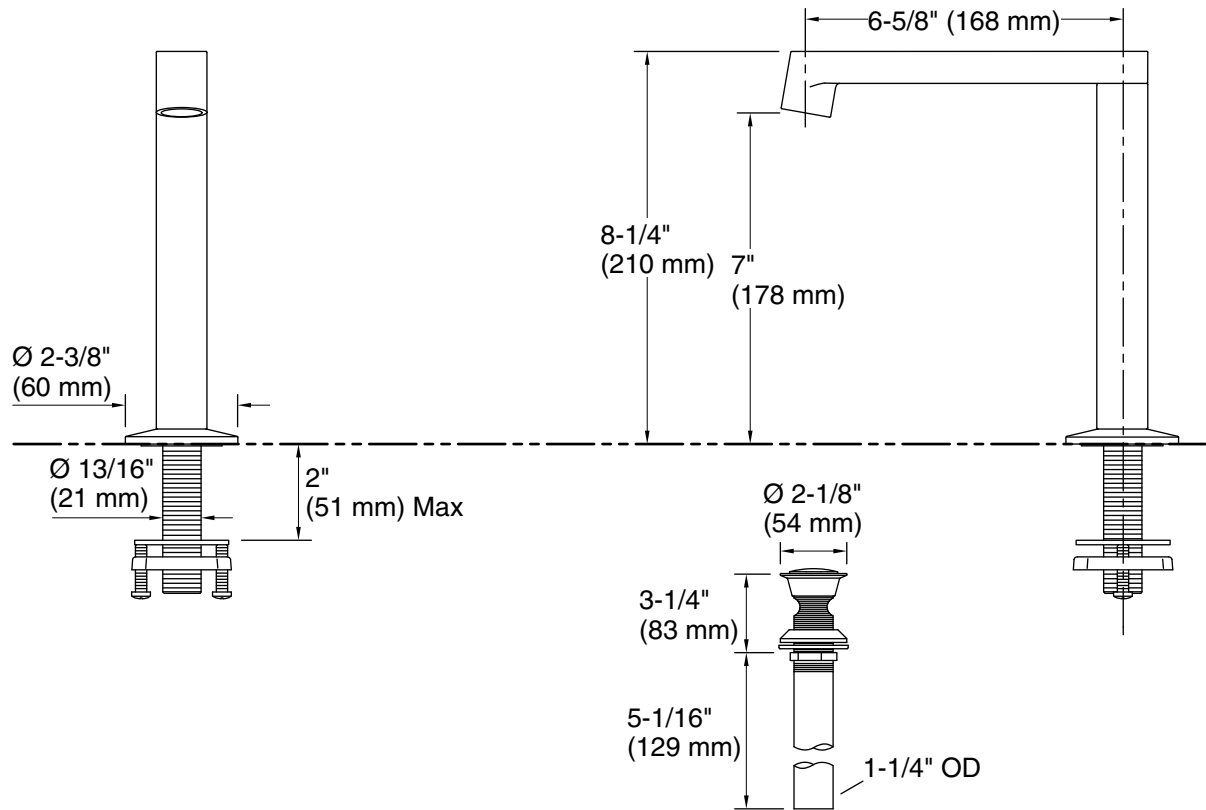

Technical Information

All product dimensions are nominal.

Faucet:

Flow rate: 1.2 gal/min (4.5 l/min)

Pressure: 60 psi (4.1 bar)

Drain included: Yes

Spout:

Spout reach: 6-5/8" (168 mm)

Notes

Install this product according to the installation instructions.