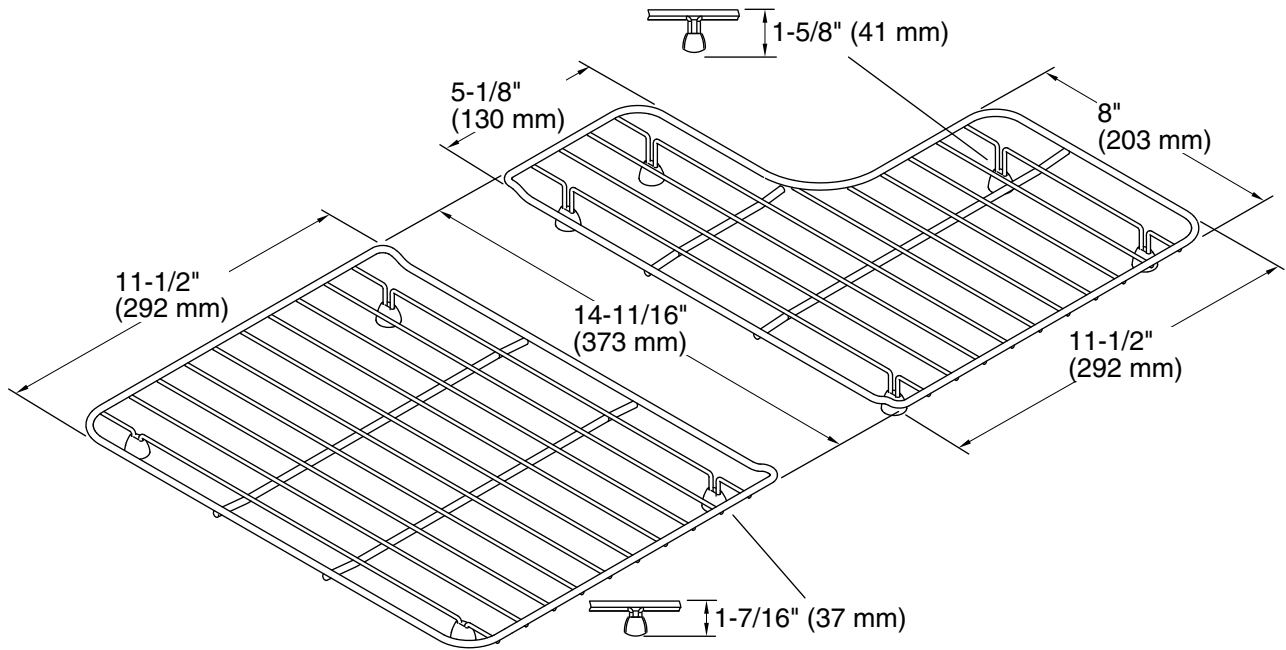

Whitehaven®
Sink racks for 30" Whitehaven kitchen sink
K-6638

Technical Information

All product dimensions are nominal.

Material: Stainless Steel