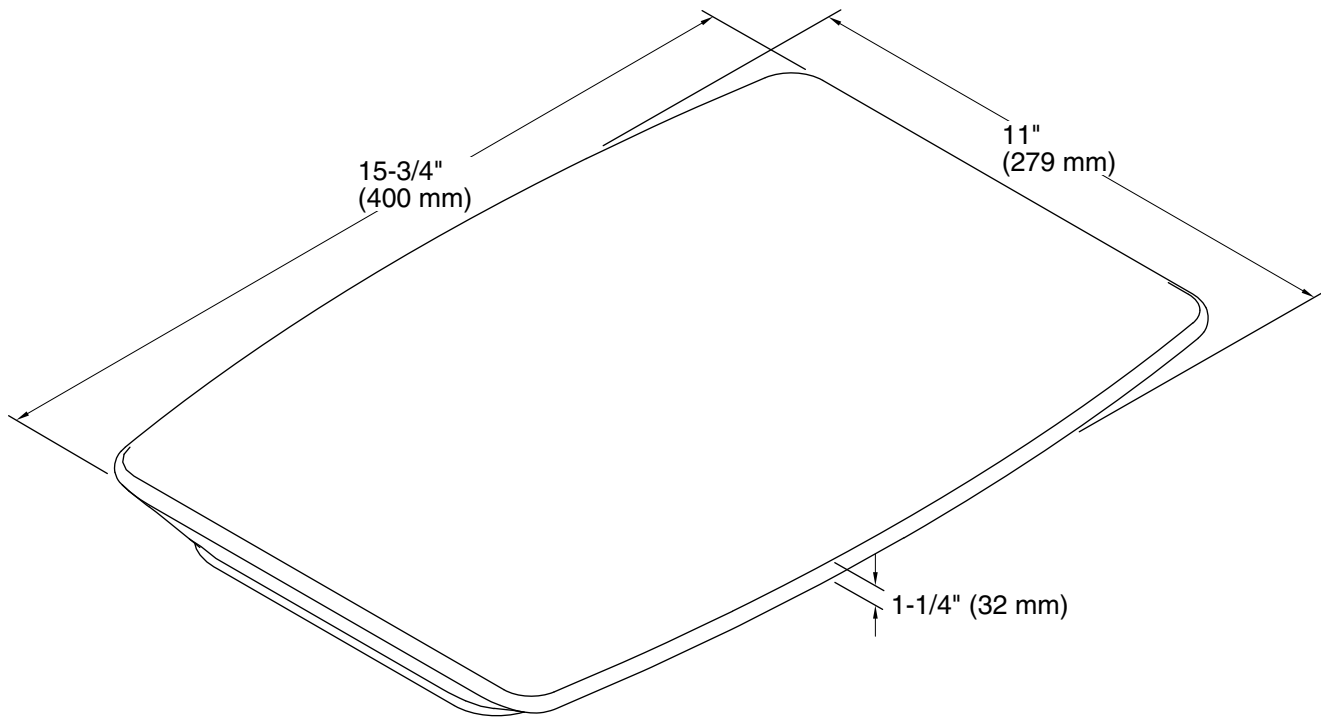

Cape Dory®
Cutting Board
K-6637

Features

- Fits over the K-5863 and K-5864 Cape Dory kitchen sinks
- Provides a workstation for quick and easy prep work

Material

- Durable hardwood construction

Codes/Standards

EPA TSCA Title VI/CARB P2

**KOHLER® One-Year Limited
Warranty**

See website for detailed warranty information.

Technical Information

All product dimensions are nominal.

Material: Wood