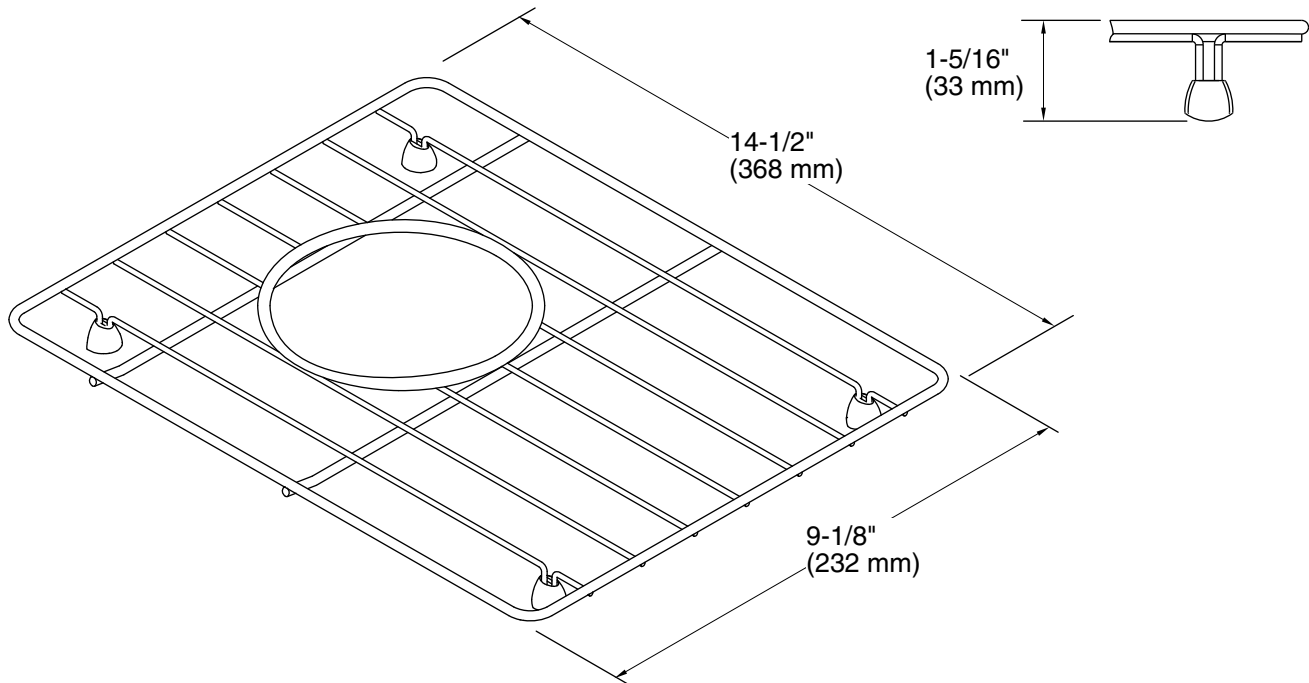

Features

- Fits in the small bowl of the K-6426 and K-6427 Whitehaven kitchen sinks
- Helps protect sink surface from daily wear
- Dishwasher-safe
- Rubber feet provide added protection

Material

- Durable stainless steel construction

Color	Code	Description
-------	------	-------------

	ST	Stainless Steel
---	----	-----------------

Technical Information

All product dimensions are nominal.

Material: Stainless Steel