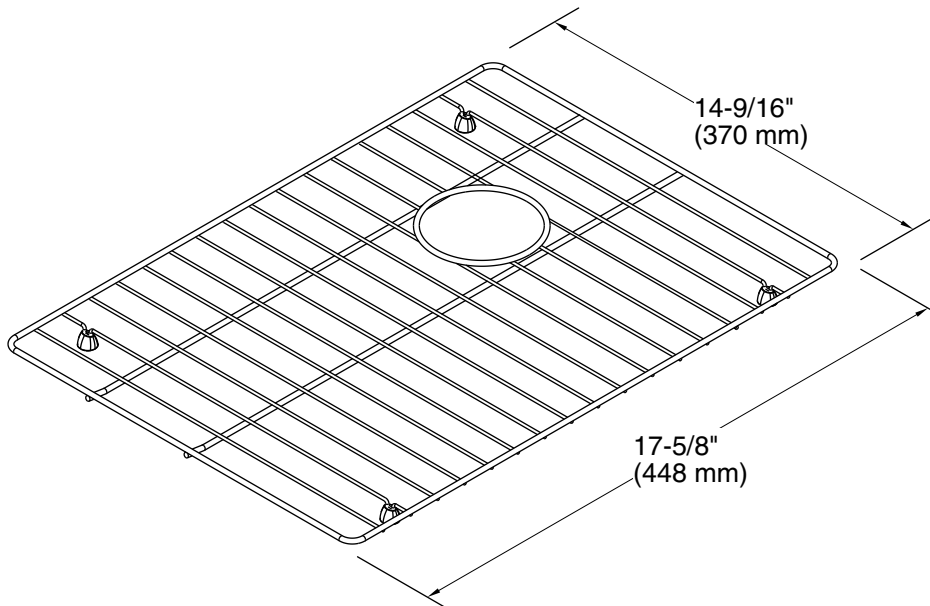

Features

- Fits in the large bowl of the K-6426 and K-6427 Whitehaven kitchen sinks
- Helps protect sink surface from daily wear
- Dishwasher-safe
- Rubber feet provide added protection

Material

- Durable stainless steel construction

| Color | Code | Description |
|---|------|-----------------|
|  | ST | Stainless Steel |

KOHLER®

Whitehaven®

Sink Rack

K-5828

Technical Information

All product dimensions are nominal.

Material: Stainless Steel