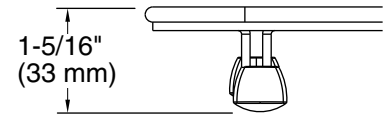

| Color | Code | Description |
|---|------|-----------------|
|  | ST | Stainless Steel |

KOHLER®

Whitehaven®

Sink Rack

K-5828

Technical Information

All product dimensions are nominal.

Material: Stainless Steel