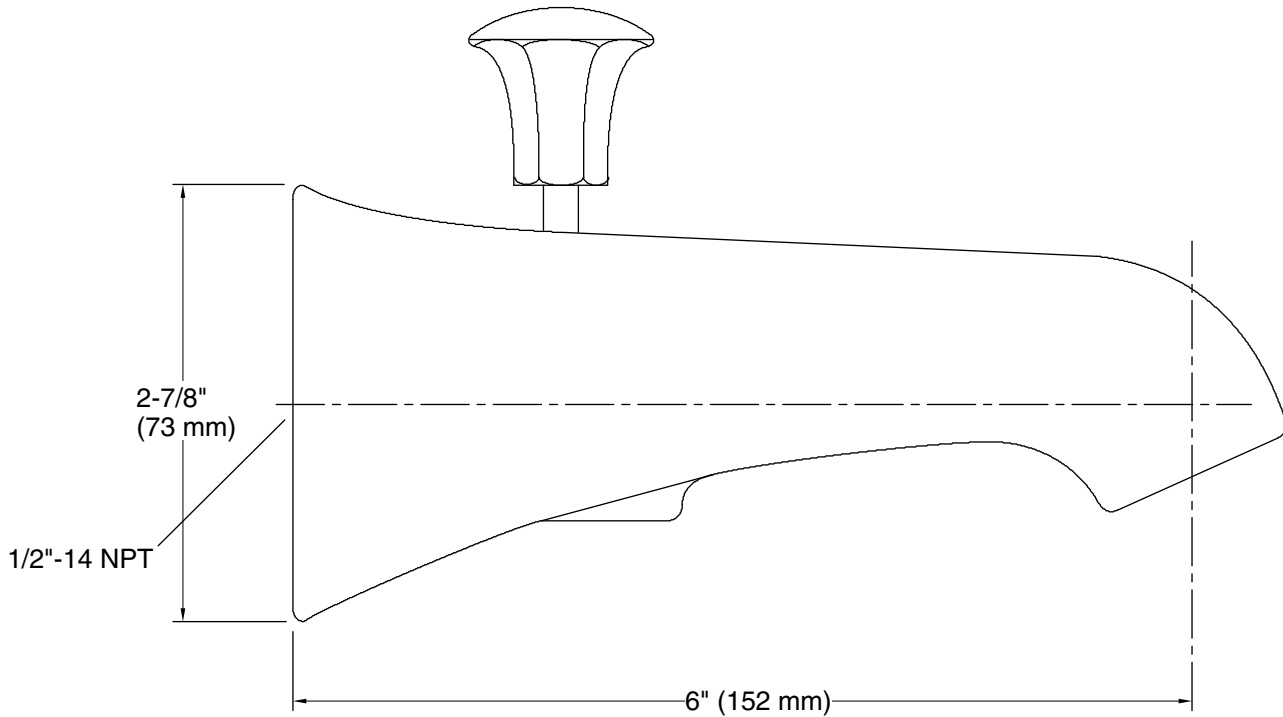

Features

- Metal construction

Installation

- 6" (152 mm) diverter spout with NPT connection
- Wall-mount

Recommended Products/Accessories

K-23723 Faucet cleaner

Codes/Standards

ASME A112.18.1/CSA B125.1
California Energy Commission (CEC)

Technical Information

All product dimensions are nominal.

Drain included: No

Notes

Install this product according to the installation guide.