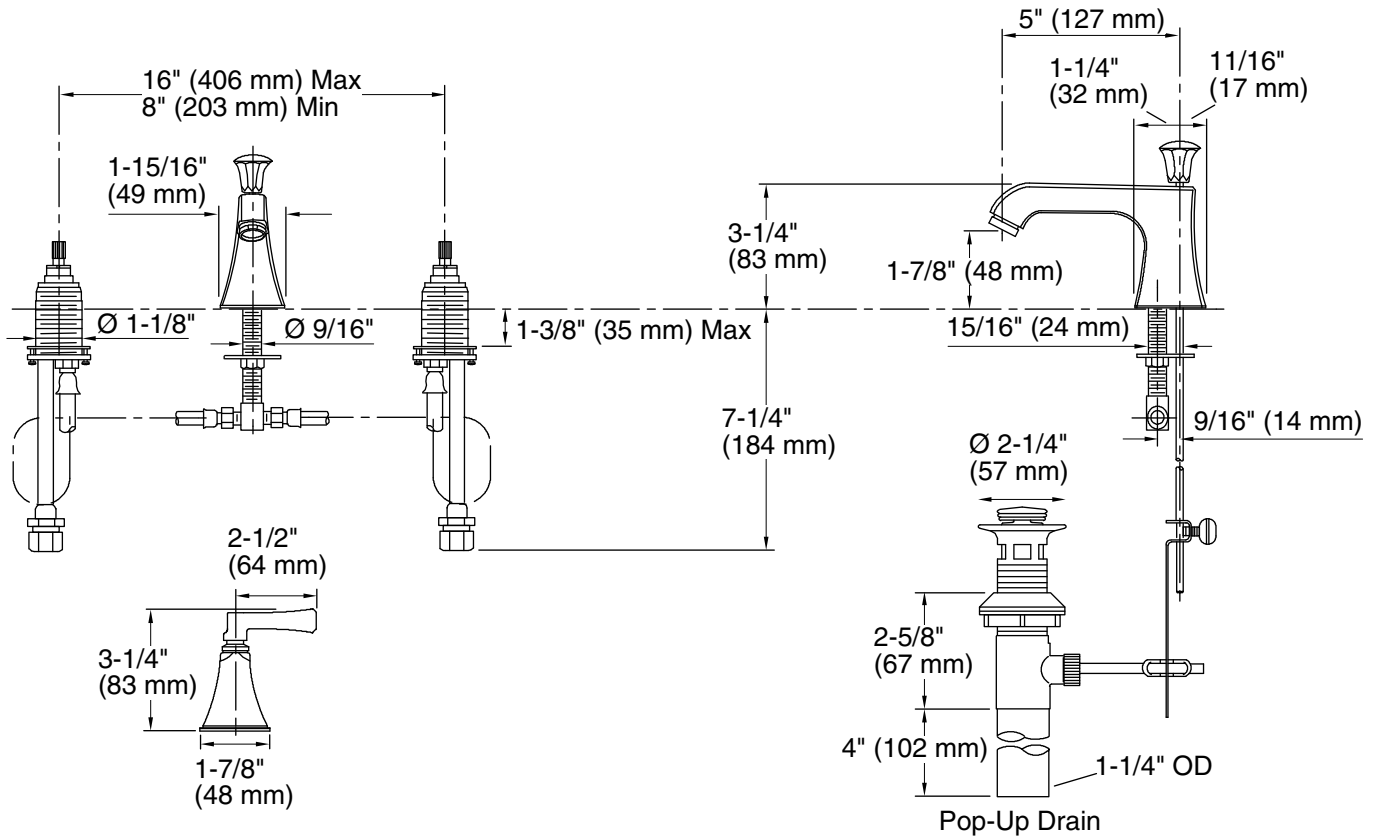

Features

- Two deco lever handles allow for both volume and temperature control
- Includes pop-up drain with 1-1/4" (32 mm) tailpiece
- 1.2 gpm (4.5 lpm) maximum flow rate at 60 psi (4.14 bar)
- 5" (127 mm) spout reach
- KOHLER® ceramic disc valves exceed industry longevity standards for a lifetime of durable performance
- Coordinates with Memoirs Stately faucets, accessories, and showering components to complete your bathroom

Material

- Premium metal construction for durability and reliability
- KOHLER® finishes resist corrosion and tarnishing

Installation

- Handles are preassembled on valves to simplify installation
- For 8" – 16" (203 – 406 mm) centers
- Widespread

Recommended Products/Accessories

- K-23726 Drain treatment
- K-23723 Faucet cleaner

Optional Products/Accessories

- 1160593 .35 gpm Aerator, Small

Codes/Standards

ASME A112.18.1/CSA B125.1
NSF/ANSI/CAN 61
NSF/ANSI/CAN 372
All applicable US Federal and State material regulations
DOE - Energy Policy Act 1992
EPA WaterSense®
California Energy Commission (CEC)
ADA
ICC/ANSI A117.1
CSA B651
OBC
IAPMO Certification

Technical Information

All product dimensions are nominal.

Faucet:

Flow rate: 1.2 gal/min (4.5 l/min)

Pressure: 60 psi (4.1 bar)

Drain included: Yes

Spout:

Spout reach: 5" (127 mm)