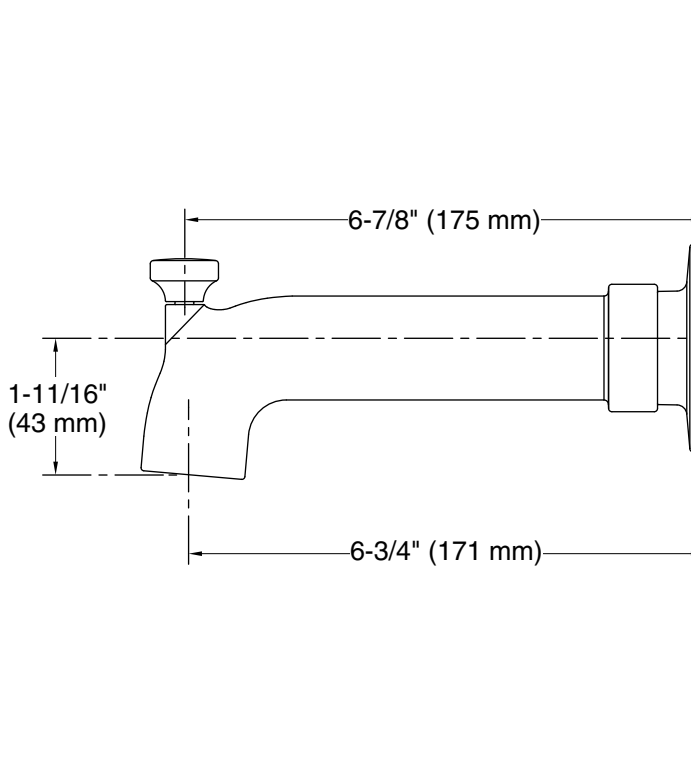

Technical Information

All product dimensions are nominal.

Drain included: No

Notes

Install this product according to the installation instructions.