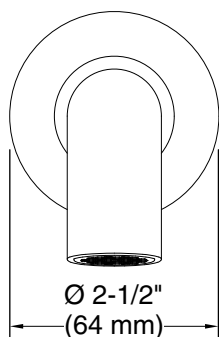

Technical Information

All product dimensions are nominal.

Drain included: No

Notes

Install this product according to the installation instructions.