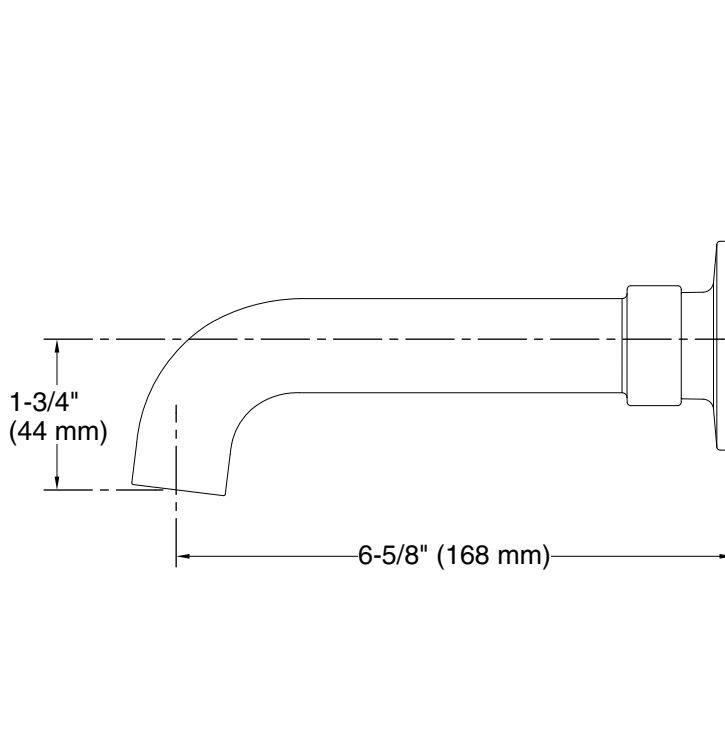

Technical Information

All product dimensions are nominal.

Drain included: No

Notes

Install this product according to the installation instructions.