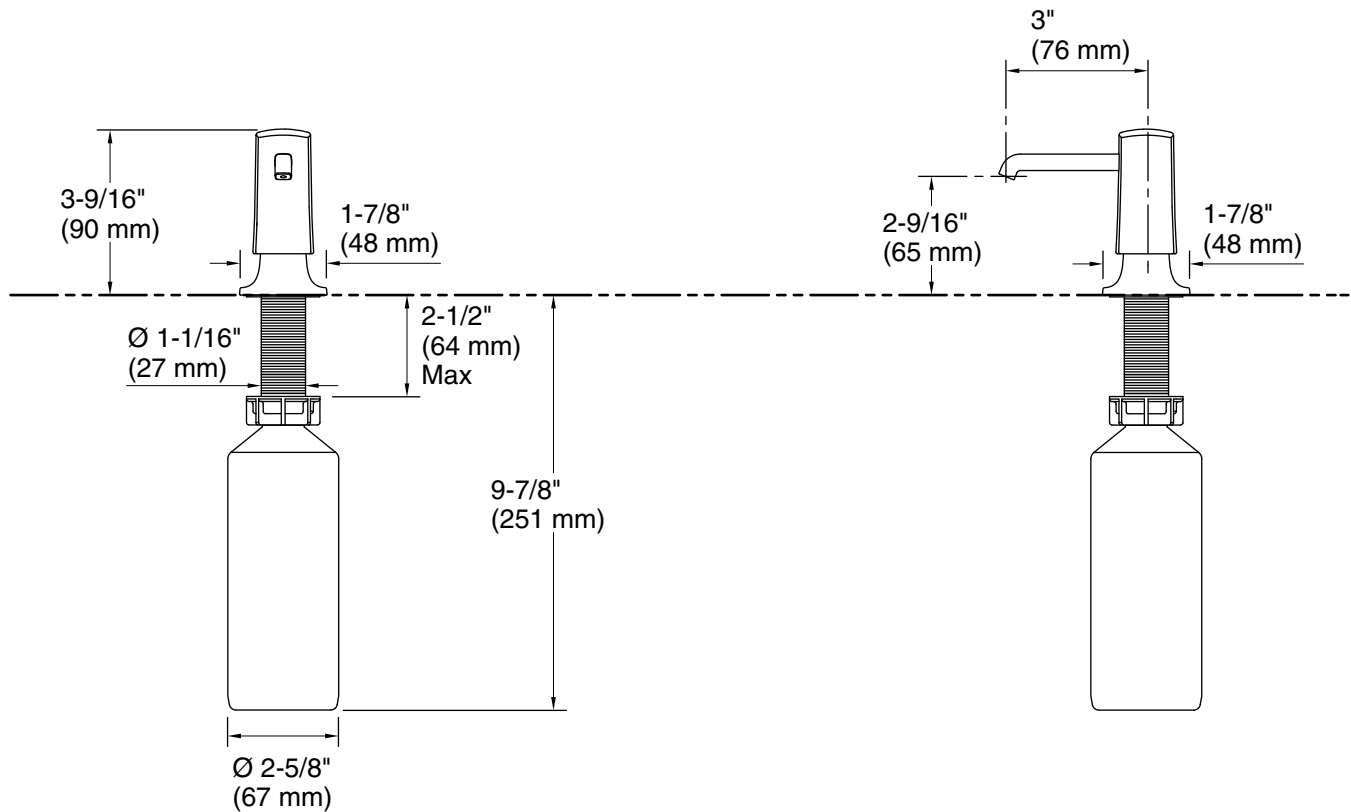

Features

- Holds up to 16 ounces of soap or lotion; refillable from top
- Greater thread length is suitable for use with thicker countertops
- Coordinates with the Graze® kitchen faucet collection

Material

Technical Information

All product dimensions are nominal.

Material: Brass/Plastic