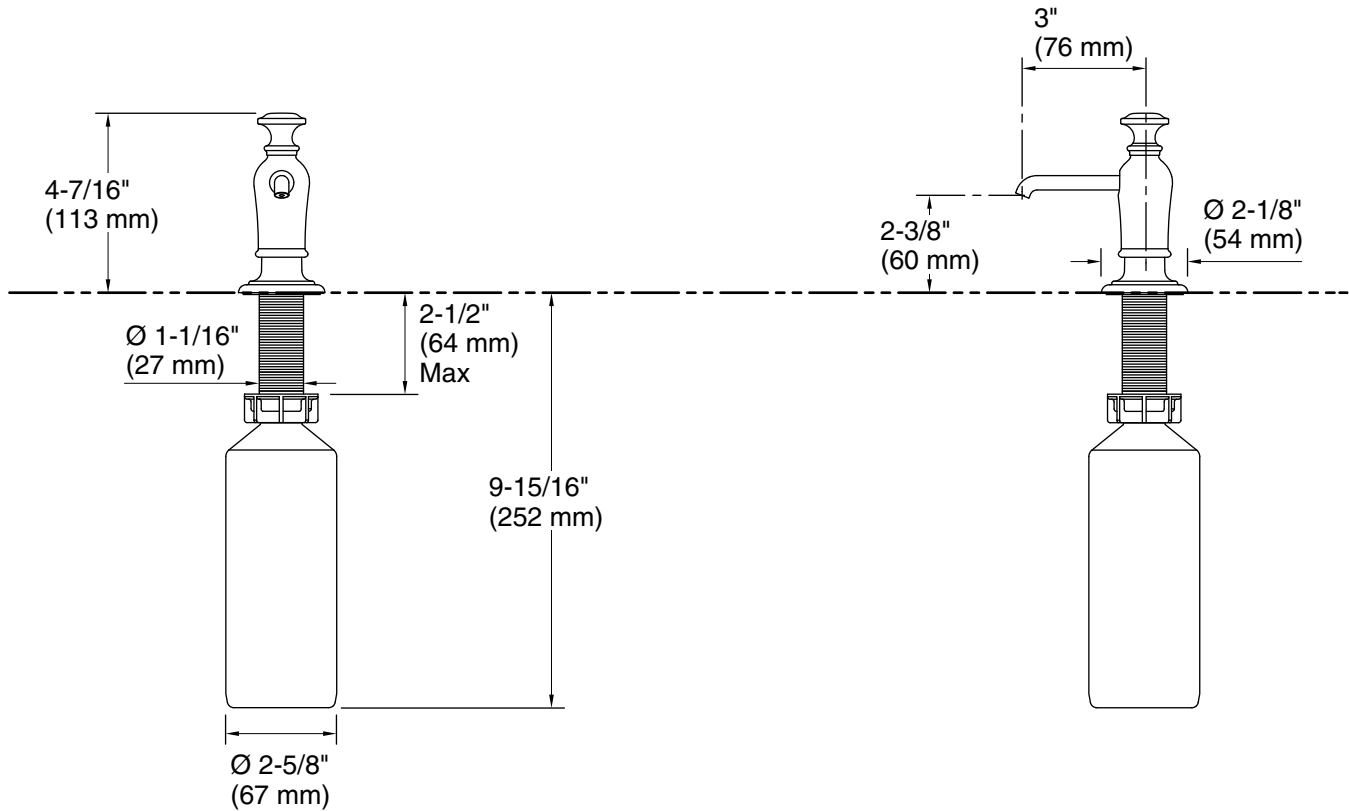

## Features

- Holds up to 16 ounces of soap or lotion; refillable from top
- Greater thread length is suitable for use with thicker countertops
- Coordinates with faucets and accessories in the Artifacts collection

## Technical Information

All product dimensions are nominal.

Material: Brass/Plastic