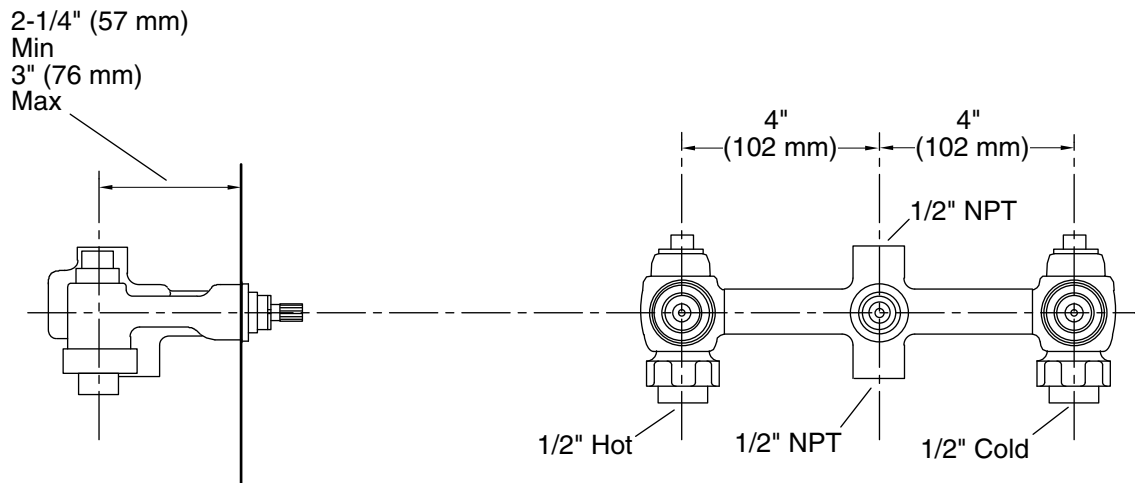

### Features

- 1/2" (12.7 mm) quarter-turn washerless ceramic disc valves
- Integral diverter mechanism
- For use with 8" widespread, three-handle wall-mount faucets

### Installation

- For 8" (203 mm) centers
- Wall-mount

### Technical Information

All product dimensions are nominal.