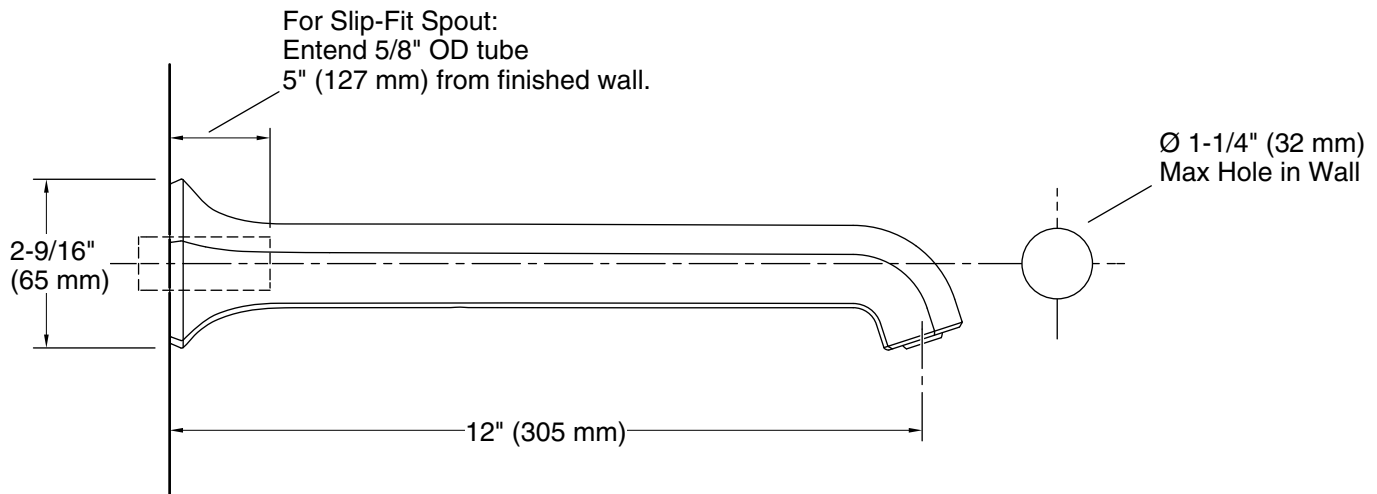

Features

- 12" non-diverter bath spout with slip-fit connection
- 1-1/2" max hole diameter
- Part of the Occasion bathroom faucet and accessory collection
- Diverter valve sold separately

Material

- Premium metal construction for durability and reliability
- KOHLER® finishes resist corrosion and tarnishing

Technical Information

All product dimensions are nominal.

Drain included: No