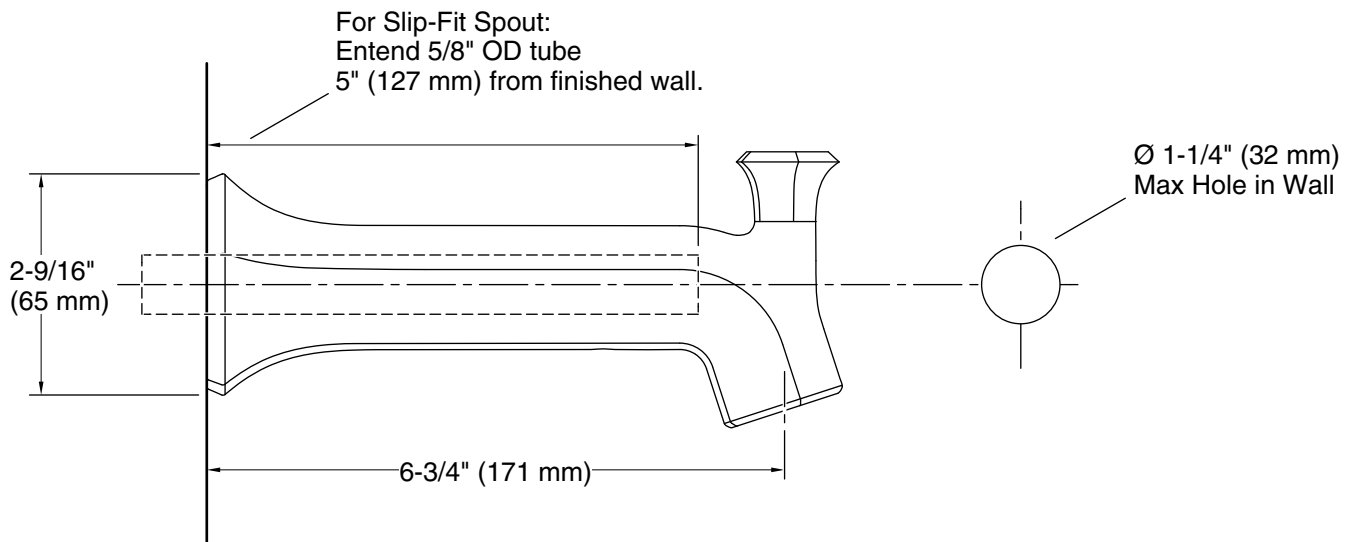

Features

- 8" diverter bath spout with slip-fit connection
- Part of the Occasion bathroom faucet and accessory collection

Material

- Premium metal construction for durability and reliability
- KOHLER® finishes resist corrosion and tarnishing

Installation

- Wall-mount

Recommended Products/Accessories

K-23723 Faucet cleaner
K-27412 Towel ring
K-27413 Pivoting toilet paper holder

Codes/Standards

ASME A112.18.1/CSA B125.1
California Energy Commission (CEC)
IAPMO Certification

Technical Information

All product dimensions are nominal.

Drain included: No