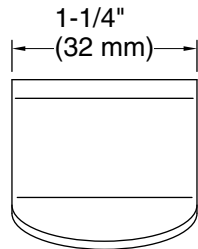

**Cairn®**  
Farmhouse kitchen sink towel hook  
**K-26026**

**Features**

- Included with all Cairn® farmhouse kitchen sinks

**Material**

- Durable stainless steel construction

**Codes/Standards**

None Applicable

## Technical Information

All product dimensions are nominal.

Material: Stainless Steel