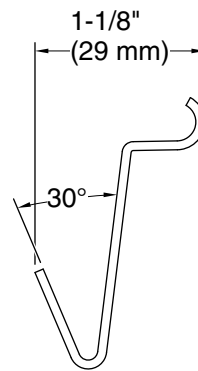

**Cairn®**  
Farmhouse kitchen sink towel hook  
**K-26026**

**Features**

- Included with all Cairn® farmhouse kitchen sinks

**Material**

- Durable stainless steel construction

**Codes/Standards**

None Applicable

## Technical Information

All product dimensions are nominal.

Material: Stainless Steel