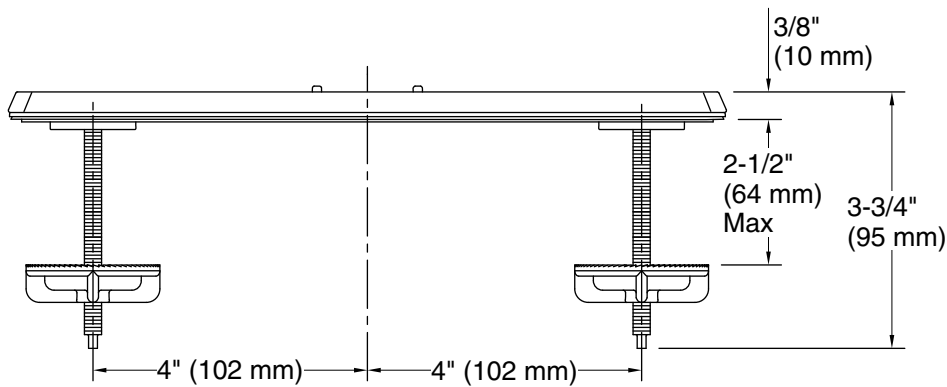

Features

- For use with three-hole kitchen sinks
- Coordinates with the Graze™ kitchen faucet collection

Material

- Premium metal construction for durability and reliability
- KOHLER® finishes resist corrosion and tarnishing

Technical Information

All product dimensions are nominal.

Drain included: No