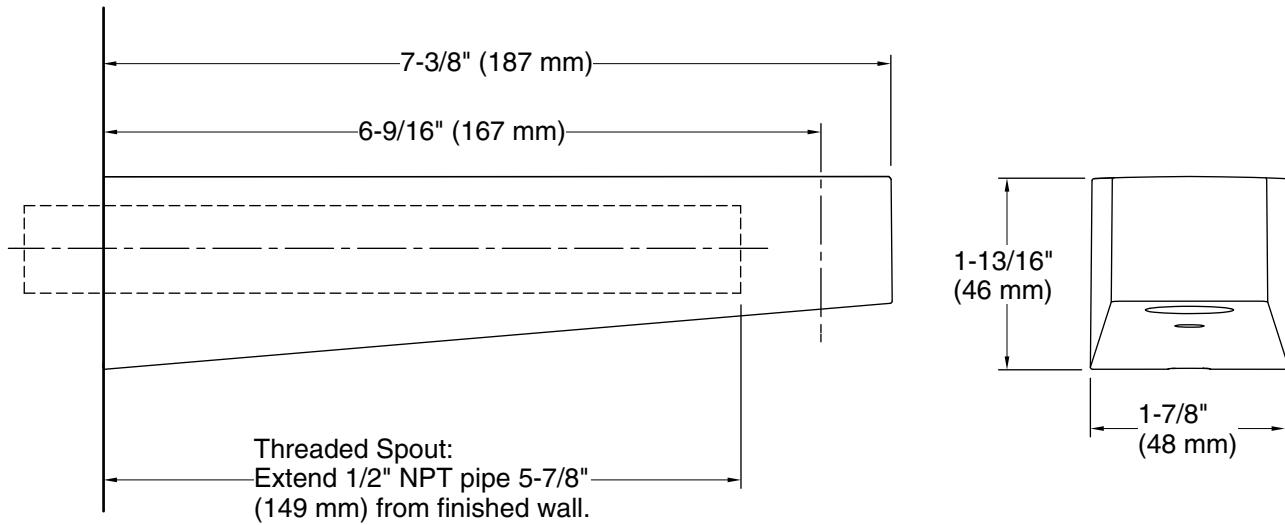

Features

- Metal construction
- Nondiverter spout with 1/2" NPT or slip-fit connection
- Complements Honesty faucets and accessories

Recommended Products/Accessories

- K-23723 Faucet cleaner
- K-26633 18" towel bar
- K-26634 24" towel bar
- K-26635 12" towel bar
- K-26636 Robe hook
- K-26637 Towel arm
- K-26638 Pivoting toilet paper holder

Color	Code	Description
	CP	Polished Chrome
	BN	Vibrant® Brushed Nickel
	BL	Matte Black
	2MB	Vibrant® Brushed Moderne Brass

Technical Information

All product dimensions are nominal.

Drain included: No

Notes

Install this product according to the installation guide.

For slip fit-spout, 5/8" OD tube must extend 5-9/16" (141 mm) beyond finished wall.