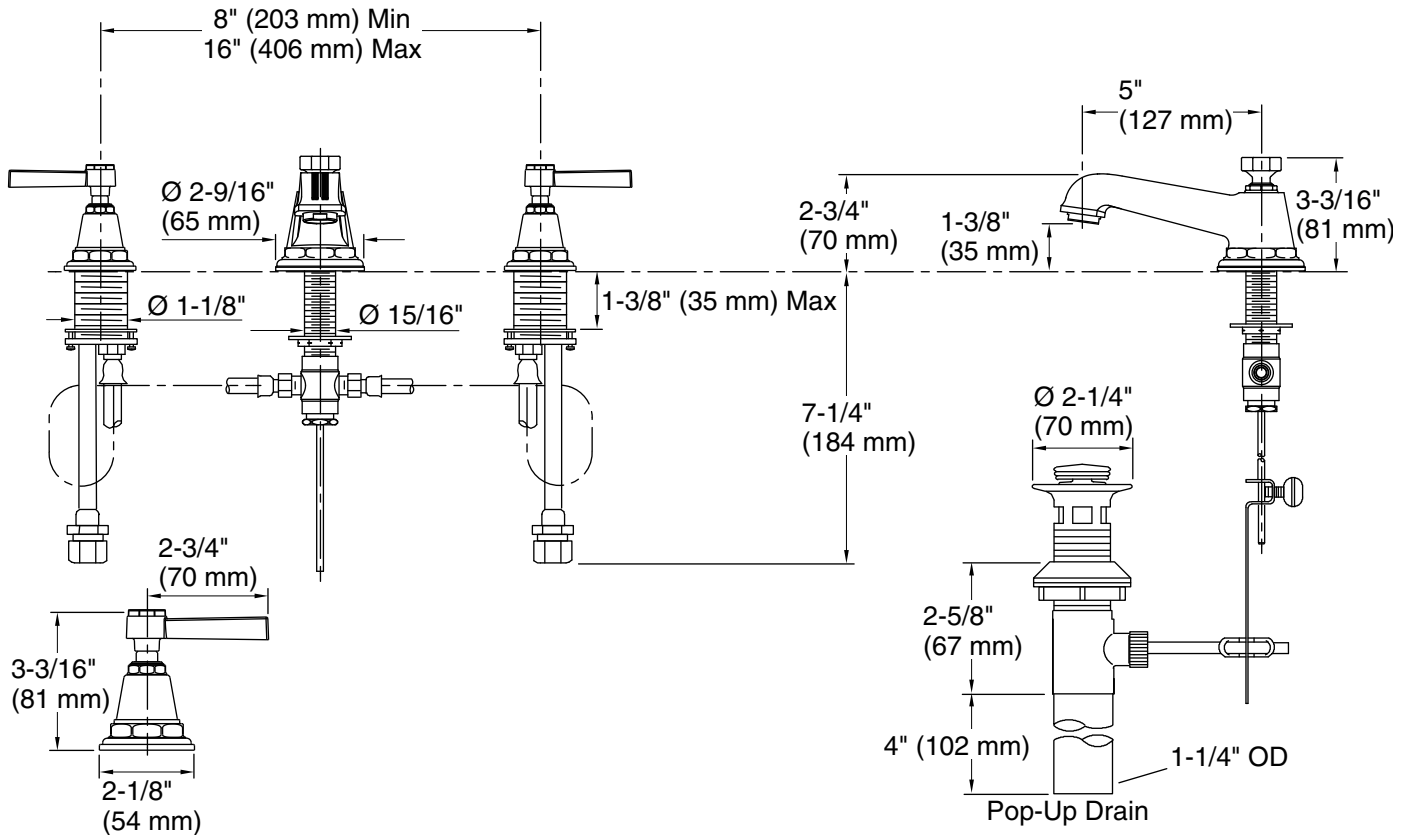

## Features

- Two Pure design lever handles allow for both volume and temperature control
- Includes metal pop-up drain with lift rod and tailpiece
- 1.2 gpm (4.5 lpm) maximum flow rate at 60 psi (4.14 bar)
- 5" (127 mm) spout reach
- KOHLER® ceramic disc valves exceed industry longevity standards for a lifetime of durable performance
- Coordinates with Pinstripe faucets, accessories, and showering components to complete your bathroom
- Laminar flow delivers a graceful stream of water

## Technical Information

All product dimensions are nominal.

### Spout:

Spout reach: 5" (127 mm)