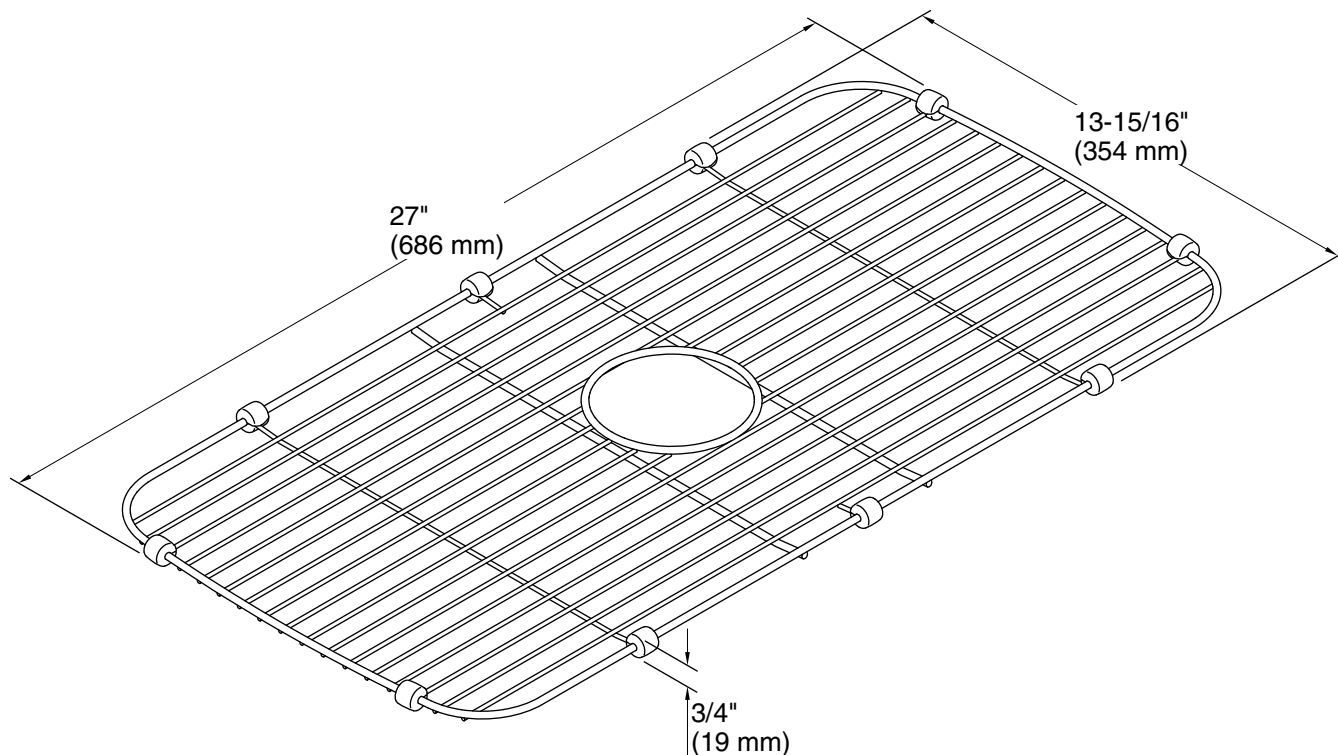

Color	Code	Description
-------	------	-------------

ST	Stainless Steel
----	-----------------

Technical Information

All product dimensions are nominal.

Material: Stainless Steel