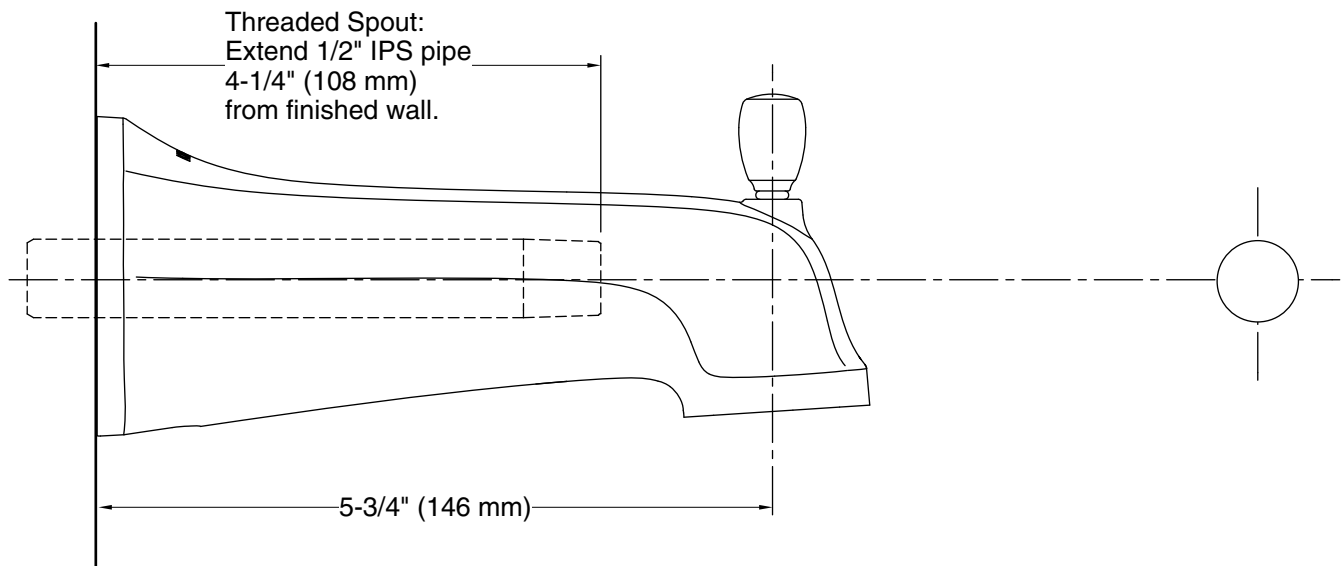

Features

- 5-3/4" (146 mm) diverter bath spout with 1/2" NPT connection
- Coordinates with the Bancroft collection of faucets and accessories

Material

- Premium metal construction for durability and reliability
- KOHLER® finishes resist corrosion and tarnishing

**Technical Information**

All product dimensions are nominal.

Drain included: No

Notes

Install this product according to the installation guide.

Install straight pipe or tube drop of 7" (178 mm) to 18" (457 mm) with single elbow between valve and wall-mount spout.