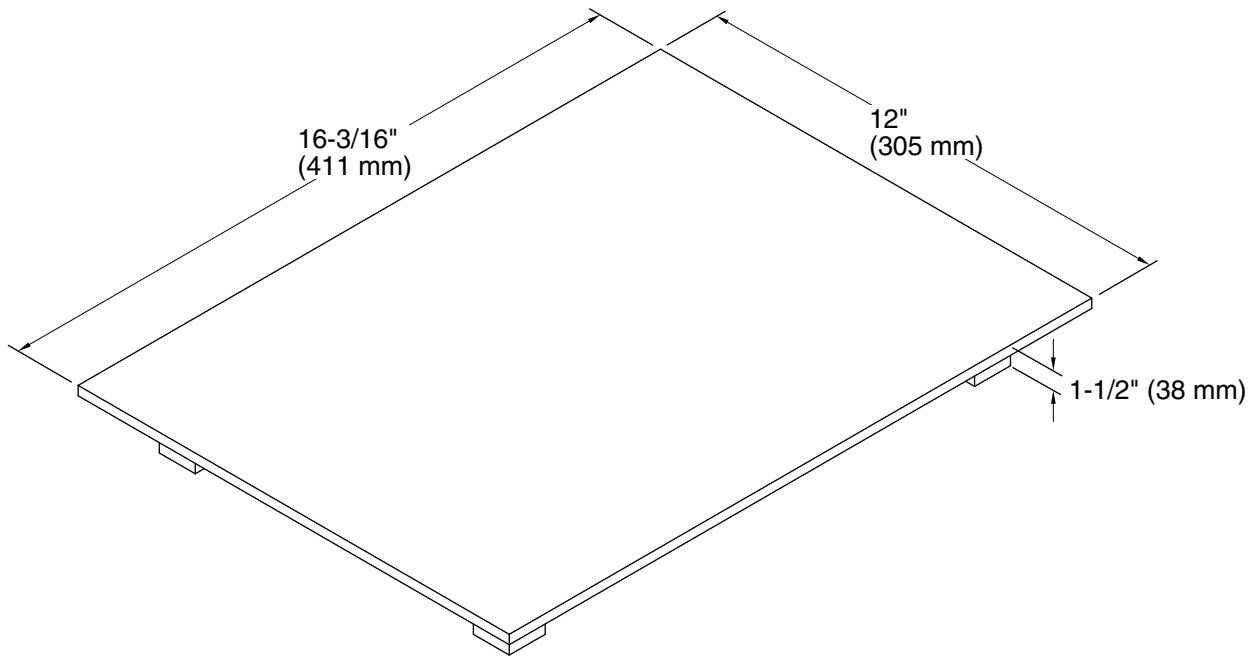

Technical Information

All product dimensions are nominal.

Material: Wood