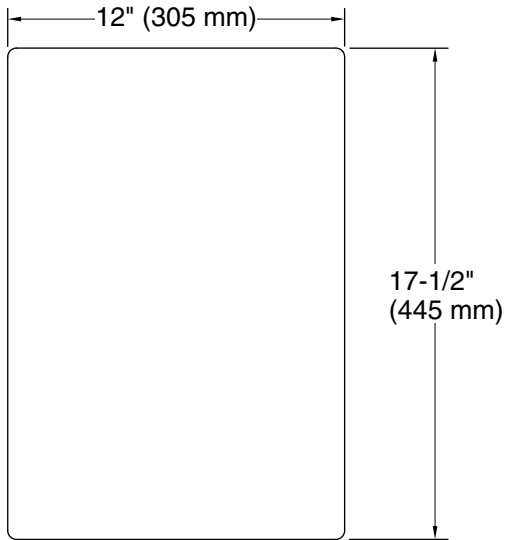

## Installation

- Cutting board slides on sink ledge when sink is top-mounted or across the countertop when under-mounted

### Technical Information

All product dimensions are nominal.

Material: Wood