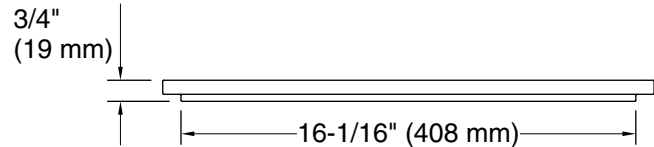

Technical Information

All product dimensions are nominal.

Material: Wood